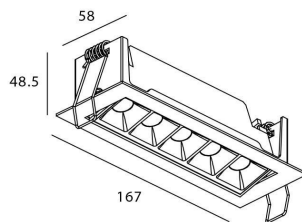

### Star-A

Lavov Downlights from the family Star-A ,power 10 W and CRI 90 with an optic 15 degrees made in Die Cast Aluminum finished in White with a real lumen output of 540lm and an efficiency of 54lm/W. DALI driver.

### Scheme

Product	
Real power (W)	10
Real luminous flux (Lm)	540
Luminous efficiency (Lm/W)	54
Beam angle (°)	15
Life time (h)	50000 h L80B10
IP	20
Electrical class insulation	Clas II
Colour	White
U. G. R	<19
Control gear included	Yes
Control gear	DALI
Flicker Free	Yes
Light source	LED
Type of LED	COB
Colour temperature (K)	3000
Colour consistency (SDCM)	SDCM<3
CRI	90