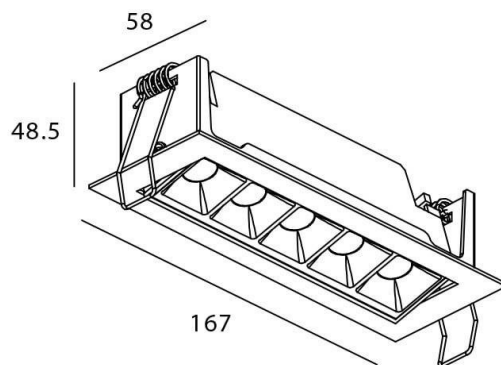

Pictograms

Scheme