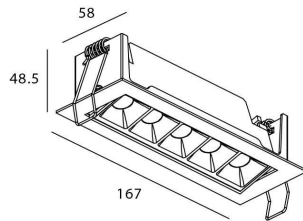

Star-A

Lavov Downlights from the family Star-A ,power 10 W and CRI 90 with an optic 15 degrees made in Die Cast Aluminum finished in White with a real lumen output of 540lm and an efficiency of 54lm/W. DALI driver.

Item code 86.D031.3313.01

Product type Indoor

Category Downlights

Family STAR

Subfamily Star-A

Pictograms

Scheme

Photometry

Product

Real power (W) 10

Real luminous flux (Lm) 540

Luminous efficiency (Lm/W) 54

Beam angle (°) 15

Life time (h) 50000 h L80B10

IP 20

Electrical class insulation Clas II

Colour White

U. G. R <19

Control gear included Yes

Control gear DALI

Flicker Free Yes

Light source LED

Type of LED COB

Colour temperature (K) 3000

Colour consistency (SDCM) SDCM<3

CRI 90