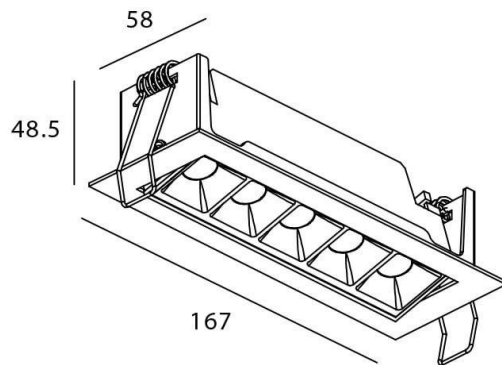

### Star-A

Lavov Downlights from the family Star-A ,power 10 W and CRI 90 with an optic 15 degrees made in Die Cast Aluminum finished in White with a real lumen output of 540lm and an efficiency of 54lm/W. DALI driver.

Item code	86.D031.3313.01
Product type	Indoor
Category	Downlights
Family	STAR
Subfamily	Star-A
Pictograms	

### Scheme

Product	
Real power (W)	10
Real luminous flux (Lm)	540
Luminous efficiency (Lm/W)	54
Beam angle (&ordm;)	15
Life time (h)	50000 h L80B10
IP	20
Electrical class insulation	Clas II
Colour	White
U. G. R	<19
Control gear included	Yes
Control gear	DALI
Flicker Free	Yes
Light source	LED
Type of LED	COB
Colour temperature (K)	3000
Colour consistency (SDCM)	SDCM<3
CRI	90