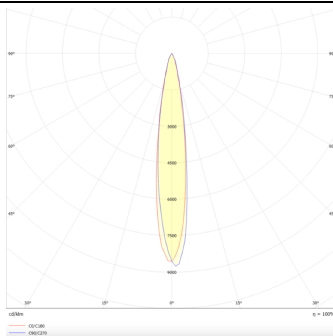

### Star-A

Lavov Downlights from the family Star-A ,power 10 W and CRI 90 with an optic 15 degrees made in Die Cast Aluminum finished in White with a real lumen output of 540lm and an efficiency of 54lm/W. DALI driver.

### Scheme

### Photometry