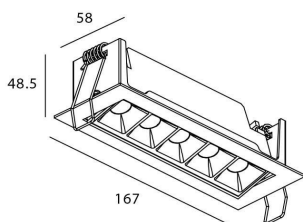

Star-A

Lavov Downlights from the family Star-A ,power 10 W and CRI 90 with an optic 15 degrees made in Die Cast Aluminum finished in Black with a real lumen output of 540lm and an efficiency of 54lm/W. DALI driver.

Item code	86.D031.3313.02
Product type	Indoor
Category	Downlights
Family	STAR
Subfamily	Star-A

Pictograms

Scheme

Photometry

Product

Real power (W)	10
Real luminous flux (Lm)	540
Luminous efficiency (Lm/W)	54
Beam angle (°)	15
Life time (h)	50000 h L80B10
IP	20
Electrical class insulation	Clas II
Colour	Black
U. G. R	<19
Control gear included	Yes
Control gear	DALI
Flicker Free	Yes
Light source	LED
Type of LED	COB
Colour temperature (K)	3000
Colour consistency (SDCM)	SDCM<3
CRI	90