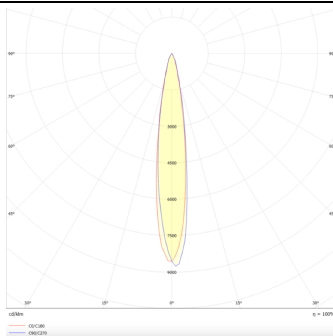

Star-A

Lavov Downlights from the family Star-A ,power 10 W and CRI 90 with an optic 15 degrees made in Die Cast Aluminum finished in Black with a real lumen output of 540lm and an efficiency of 54lm/W. DALI driver.

Product

Real power (W) 10

Real luminous flux (Lm) 540

Luminous efficiency (Lm/W) 54

Beam angle (°) 15

Life time (h) 50000 h L80B10

IP 20

Electrical class insulation Clas II