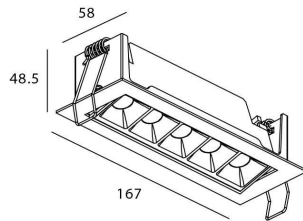

Star-A

Lavov Downlights from the family Star-A ,power 10 W and CRI 90 with an optic 15 degrees made in Die Cast Aluminum finished in Black with a real lumen output of 540lm and an efficiency of 54lm/W. DALI driver.

Item code 86.D031.3313.02

Product type Indoor

Category Downlights

Family STAR

Subfamily Star-A

Pictograms

Scheme

Photometry

Product

Real power (W) 10

Real luminous flux (Lm) 540

Luminous efficiency (Lm/W) 54

Beam angle (°) 15

Life time (h) 50000 h L80B10

IP 20

Electrical class insulation Clas II

Colour Black

U. G. R <19

Control gear included Yes

Control gear DALI

Flicker Free Yes

Light source LED

Type of LED COB

Colour temperature (K) 3000

Colour consistency (SDCM) SDCM<3

CRI 90