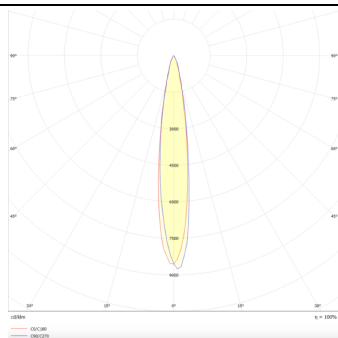

Star-A

Lavov Downlights from the family Star-A ,power 10 W and CRI 90 with an optic 15 degrees made in Die Cast Aluminum finished in Black with a real lumen output of 540lm and an efficiency of 54lm/W. DALI driver.

Item code	86.D031.3313.02
Product type	Indoor
Category	Downlights
Family	STAR
Subfamily	Star-A

Pictograms

Scheme

Photometry

Product

Real power (W)	10
Real luminous flux (Lm)	540
Luminous efficiency (Lm/W)	54
Beam angle (°)	15
Life time (h)	50000 h L80B10
IP	20
Electrical class insulation	Clas II
Colour	Black
U. G. R	<19
Control gear included	Yes
Control gear	DALI
Flicker Free	Yes
Light source	LED
Type of LED	COB
Colour temperature (K)	3000
Colour consistency (SDCM)	SDCM<3
CRI	90