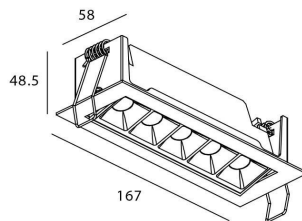

Star-A

Lavov Downlights from the family Star-A ,power 10 W and CRI 90 with an optic 15 degrees made in Die Cast Aluminum finished in Black with a real lumen output of 540lm and an efficiency of 54lm/W. DALI driver.

Item code 86.D031.3313.02

Product type Indoor

Category Downlights

Family STAR

Subfamily Star-A

Pictograms

Scheme

Photometry

Product

Real power (W) 10

Real luminous flux (Lm) 540

Luminous efficiency (Lm/W) 54

Beam angle (°) 15

Life time (h) 50000 h L80B10

IP 20

Electrical class insulation Clas II

Colour Black

U. G. R <19

Control gear included Yes

Control gear DALI

Flicker Free Yes

Light source LED

Type of LED COB

Colour temperature (K) 3000

Colour consistency (SDCM) SDCM<3

CRI 90