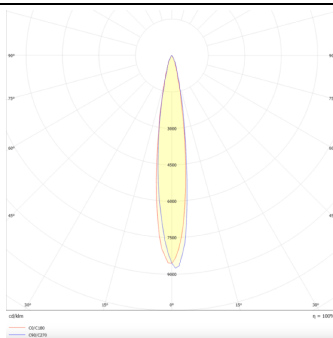

### Star-A

Lavov Downlights from the family Star-A ,power 10 W and CRI 90 with an optic 15 degrees made in Die Cast Aluminum finished in Black with a real lumen output of 540lm and an efficiency of 54lm/W. DALI driver.

### Scheme

### Photometry