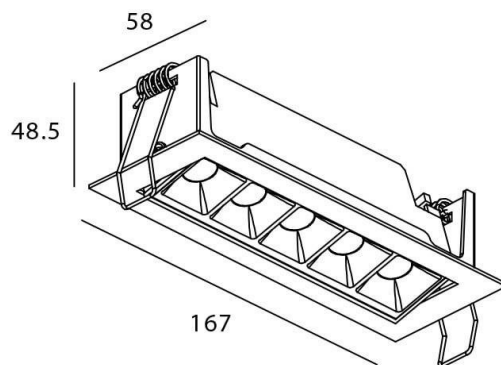

Star-A

Lavov Downlights from the family Star-A ,power 10 W and CRI 90 with an optic 30 degrees made in Die Cast Aluminum finished in White with a real lumen output of 540lm and an efficiency of 54lm/W. ON/OFF driver.

Item code	86.D031.3321.01
Product type	Indoor
Category	Downlights
Family	STAR
Subfamily	Star-A

Pictograms

Scheme

Product	
Real power (W)	10
Real luminous flux (Lm)	540
Luminous efficiency (Lm/W)	54
Beam angle (°)	30
Life time (h)	50000 h L80B10
IP	20
Electrical class insulation	Clas II
Colour	White
U. G. R	19
Control gear included	Yes
Control gear	ON/OFF
Flicker Free	Yes
Light source	LED
Type of LED	COB
Colour temperature (K)	3000
Colour consistency (SDCM)	SDCM3
CRI	90