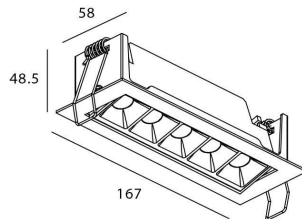

Scheme

Product

Real power (W) 10

Real luminous flux (Lm) 540

Luminous efficiency (Lm/W) 54

Beam angle (°) 30

Life time (h) 50000 h L80B10

IP 20

Electrical class insulation Clas II

Colour White

U. G. R <19

Control gear included Yes

Control gear ON/OFF

Flicker Free Yes

Light source LED

Type of LED COB

Colour temperature (K) 3000

Colour consistency (SDCM) SDCM<3

CRI 90