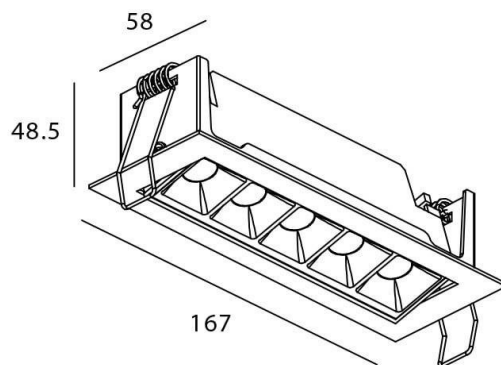

Star-A

Lavov Downlights from the family Star-A ,power 10 W and CRI 90 with an optic 30 degrees made in Die Cast Aluminum finished in White with a real lumen output of 540lm and an efficiency of 54lm/W. ON/OFF driver.

Item code	86.D031.3321.01
Product type	Indoor
Category	Downlights
Family	STAR
Subfamily	Star-A

Pictograms

Scheme

Product	
Real power (W)	10
Real luminous flux (Lm)	540
Luminous efficiency (Lm/W)	54
Beam angle (º)	30
Life time (h)	50000 h L80B10
IP	20
Electrical class insulation	Clas II
Colour	White
U. G. R	<19
Control gear included	Yes
Control gear	ON/OFF
Flicker Free	Yes
Light source	LED
Type of LED	COB
Colour temperature (K)	3000
Colour consistency (SDCM)	SDCM<3
CRI	90