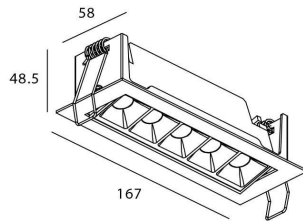

Star-A

Lavov Downlights from the family Star-A ,power 10 W and CRI 90 with an optic 30 degrees made in Die Cast Aluminum finished in Black with a real lumen output of 540lm and an efficiency of 54lm/W. ON/OFF driver.

Item code	86.D031.3321.02
Product type	Indoor
Category	Downlights
Family	STAR
Subfamily	Star-A
Pictograms	

Scheme

Product	
Real power (W)	10
Real luminous flux (Lm)	540
Luminous efficiency (Lm/W)	54
Beam angle (°)	30
Life time (h)	50000 h L80B10
IP	20
Electrical class insulation	Clas II
Colour	Black
U. G. R	<19
Control gear included	Yes
Control gear	ON/OFF
Flicker Free	Yes
Light source	LED
Type of LED	COB
Colour temperature (K)	3000
Colour consistency (SDCM)	SDCM<3
CRI	90