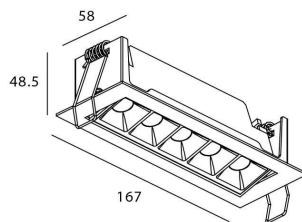

### Star-A

Lavov Downlights from the family Star-A ,power 10 W and CRI 90 with an optic 30 degrees made in Die Cast Aluminum finished in Black with a real lumen output of 540lm and an efficiency of 54lm/W. ON/OFF driver.

### Scheme

<b>Product</b>	
Real power (W)	10
Real luminous flux (Lm)	540
Luminous efficiency (Lm/W)	54
Beam angle (°)	30
Life time (h)	50000 h L80B10
IP	20
Electrical class insulation	Clas II
Colour	Black
U. G. R	<19
Control gear included	Yes
Control gear	ON/OFF
Flicker Free	Yes
Light source	LED
Type of LED	COB
Colour temperature (K)	3000
Colour consistency (SDCM)	SDCM<3
CRI	90