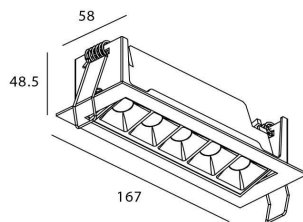

Star-A

Lavov Downlights from the family Star-A ,power 10 W and CRI 90 with an optic 30 degrees made in Die Cast Aluminum finished in White with a real lumen output of 540lm and an efficiency of 54lm/W. DALI driver.

Item code	86.D031.3323.01
Product type	Indoor
Category	Downlights
Family	STAR
Subfamily	Star-A
Pictograms	

Scheme

Product

Real power (W)	10
Real luminous flux (Lm)	540
Luminous efficiency (Lm/W)	54
Beam angle (°)	30
Life time (h)	50000 h L80B10
IP	20
Electrical class insulation	Clas II
Colour	White
U. G. R	<19
Control gear included	Yes
Control gear	DALI
Flicker Free	Yes
Light source	LED
Type of LED	COB
Colour temperature (K)	3000
Colour consistency (SDCM)	SDCM<3
CRI	90