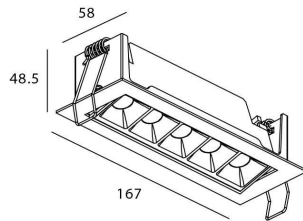

Product

Real power (W) 10

Real luminous flux (Lm) 540

Luminous efficiency (Lm/W) 54

Beam angle (°) 30

Life time (h) 50000 h L80B10

IP 20

Electrical class insulation Clas II