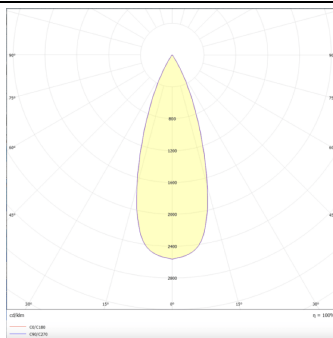

Star-A

Lavov Downlights from the family Star-A ,power 10 W and CRI 90 with an optic 30 degrees made in Die Cast Aluminum finished in White with a real lumen output of 540lm and an efficiency of 54lm/W. DALI driver.

Product

Real power (W) 10

Real luminous flux (Lm) 540

Luminous efficiency (Lm/W) 54

Beam angle (°) 30

Life time (h) 50000 h L80B10

IP 20

Electrical class insulation Clas II