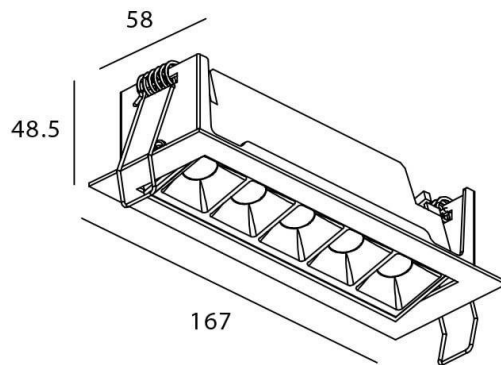

### Star-A

Lavov Downlights from the family Star-A ,power 10 W and CRI 90 with an optic 30 degrees made in Die Cast Aluminum finished in White with a real lumen output of 540lm and an efficiency of 54lm/W. DALI driver.

Item code	86.D031.3323.01
Product type	Indoor
Category	Downlights
Family	STAR
Subfamily	Star-A
Pictograms	

### Scheme

Product	
Real power (W)	10
Real luminous flux (Lm)	540
Luminous efficiency (Lm/W)	54
Beam angle (&ordm;)	30
Life time (h)	50000 h L80B10
IP	20
Electrical class insulation	Clas II
Colour	White
U. G. R	<19
Control gear included	Yes
Control gear	DALI
Flicker Free	Yes
Light source	LED
Type of LED	COB
Colour temperature (K)	3000
Colour consistency (SDCM)	SDCM<3
CRI	90