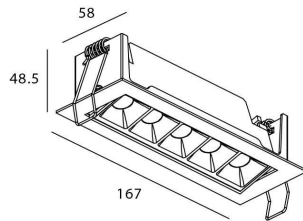

Star-A

Lavov Downlights from the family Star-A ,power 10 W and CRI 90 with an optic 30 degrees made in Die Cast Aluminum finished in White with a real lumen output of 540lm and an efficiency of 54lm/W. DALI driver.

Item code 86.D031.3323.01

Product type Indoor

Category Downlights

Family STAR

Subfamily Star-A

Pictograms

Scheme

Product

Real power (W) 10

Real luminous flux (Lm) 540

Luminous efficiency (Lm/W) 54

Beam angle (°) 30

Life time (h) 50000 h L80B10

IP 20

Electrical class insulation Clas II

Colour White

U. G. R <19

Control gear included Yes

Control gear DALI

Flicker Free Yes

Light source LED

Type of LED COB

Colour temperature (K) 3000

Colour consistency (SDCM) SDCM<3

CRI 90

Photometry