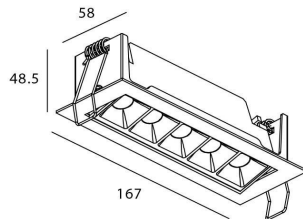

Star-A

Lavov Downlights from the family Star-A ,power 10 W and CRI 90 with an optic 30 degrees made in Die Cast Aluminum finished in Black with a real lumen output of 540lm and an efficiency of 54lm/W. DALI driver.

Item code 86.D031.3323.02

Product type Indoor

Category Downlights

Family STAR

Subfamily Star-A

Pictograms

Scheme

Product

Real power (W) 10

Real luminous flux (Lm) 540

Luminous efficiency (Lm/W) 54

Beam angle (°) 30

Life time (h) 50000 h L80B10

IP 20

Electrical class insulation Clas II

Colour Black

U. G. R <19

Control gear included Yes

Control gear DALI

Flicker Free Yes

Light source LED

Type of LED COB

Colour temperature (K) 3000

Colour consistency (SDCM) SDCM<3

CRI 90

Photometry