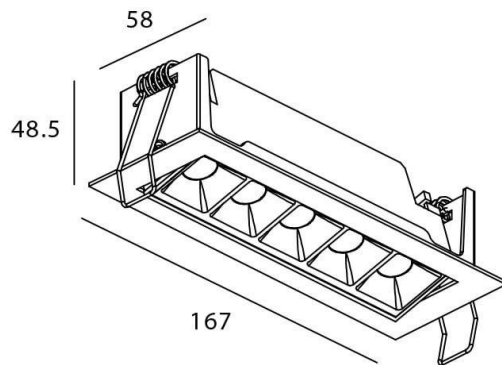

Star-A

Lavov Downlights from the family Star-A ,power 10 W and CRI 90 with an optic 30 degrees made in Die Cast Aluminum finished in Black with a real lumen output of 540lm and an efficiency of 54lm/W. DALI driver.

Item code	86.D031.3323.02
Product type	Indoor
Category	Downlights
Family	STAR
Subfamily	Star-A
Pictograms	

Scheme

Product

Real power (W)	10
Real luminous flux (Lm)	540
Luminous efficiency (Lm/W)	54
Beam angle (°)	30
Life time (h)	50000 h L80B10
IP	20
Electrical class insulation	Clas II
Colour	Black
U. G. R	19
Control gear included	Yes
Control gear	DALI
Flicker Free	Yes
Light source	LED
Type of LED	COB
Colour temperature (K)	3000
Colour consistency (SDCM)	SDCM3
CRI	90