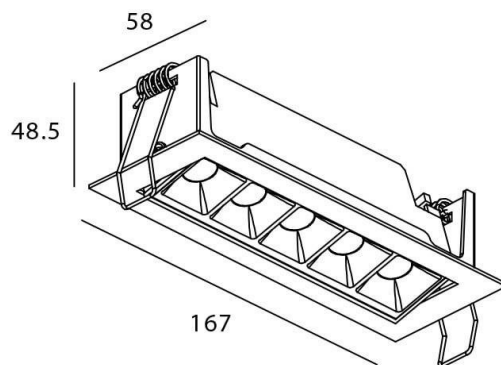

Star-A

Lavov Downlights from the family Star-A ,power 10 W and CRI 90 with an optic 45 degrees made in Die Cast Aluminum finished in White with a real lumen output of 540lm and an efficiency of 54lm/W. ON/OFF driver.

Item code	86.D031.3331.01
Product type	Indoor
Category	Downlights
Family	STAR
Subfamily	Star-A

Pictograms

Scheme

Product	
Real power (W)	10
Real luminous flux (Lm)	540
Luminous efficiency (Lm/W)	54
Beam angle (º)	45
Life time (h)	50000 h L80B10
IP	20
Electrical class insulation	Clas II
Colour	White
U. G. R	<19
Control gear included	Yes
Control gear	ON/OFF
Flicker Free	Yes
Light source	LED
Type of LED	COB
Colour temperature (K)	3000
Colour consistency (SDCM)	SDCM<3
CRI	90