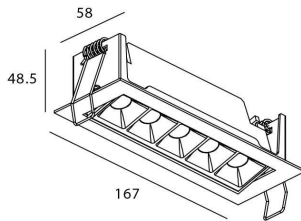

Item code 86.D031.3331.01

Product type Indoor

Category Downlights

Family STAR

Subfamily Star-A

Pictograms

Scheme

Product

Real power (W)	10
Real luminous flux (Lm)	540
Luminous efficiency (Lm/W)	54
Beam angle (°)	45
Life time (h)	50000 h L80B10
IP	20
Electrical class insulation	Clas II
Colour	White
U. G. R	<19
Control gear included	Yes
Control gear	ON/OFF
Flicker Free	Yes
Light source	LED
Type of LED	COB
Colour temperature (K)	3000
Colour consistency (SDCM)	SDCM<3
CRI	90