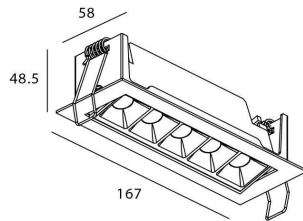

Star-A

Lavov Downlights from the family Star-A ,power 10 W and CRI 90 with an optic 45 degrees made in Die Cast Aluminum finished in Black with a real lumen output of 540lm and an efficiency of 54lm/W. ON/OFF driver.

Item code	86.D031.3331.02
Product type	Indoor
Category	Downlights
Family	STAR
Subfamily	Star-A
Pictograms	

Scheme

Product	
Real power (W)	10
Real luminous flux (Lm)	540
Luminous efficiency (Lm/W)	54
Beam angle (°)	45
Life time (h)	50000 h L80B10
IP	20
Electrical class insulation	Clas II
Colour	Black
U. G. R	<19
Control gear included	Yes
Control gear	ON/OFF
Flicker Free	Yes
Light source	LED
Type of LED	COB
Colour temperature (K)	3000
Colour consistency (SDCM)	SDCM<3
CRI	90