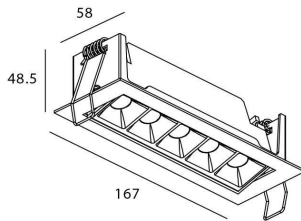

Scheme

Product

Real power (W) 10

Real luminous flux (Lm) 540

Luminous efficiency (Lm/W) 54

Beam angle (°) 45

Life time (h) 50000 h L80B10

IP 20

Electrical class insulation Clas II

Colour Black

U. G. R <19

Control gear included Yes

Control gear ON/OFF

Flicker Free Yes

Light source LED

Type of LED COB

Colour temperature (K) 3000

Colour consistency (SDCM) SDCM<3

CRI 90