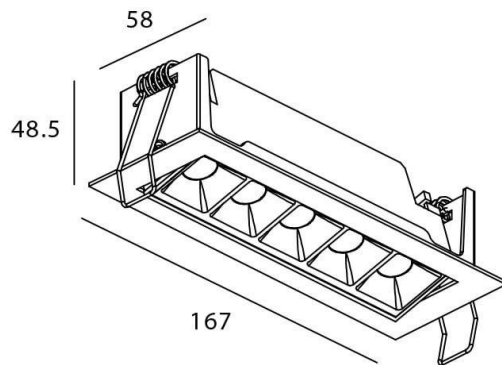

Star-A

Lavov Downlights from the family Star-A ,power 10 W and CRI 90 with an optic 45 degrees made in Die Cast Aluminum finished in White with a real lumen output of 540lm and an efficiency of 54lm/W. DALI driver.

Item code	86.D031.3333.01
Product type	Indoor
Category	Downlights
Family	STAR
Subfamily	Star-A
Pictograms	

Scheme

Product	
Real power (W)	10
Real luminous flux (Lm)	540
Luminous efficiency (Lm/W)	54
Beam angle (°)	45
Life time (h)	50000 h L80B10
IP	20
Electrical class insulation	Clas II
Colour	White
U. G. R	19
Control gear included	Yes
Control gear	DALI
Flicker Free	Yes
Light source	LED
Type of LED	COB
Colour temperature (K)	3000
Colour consistency (SDCM)	SDCM3
CRI	90