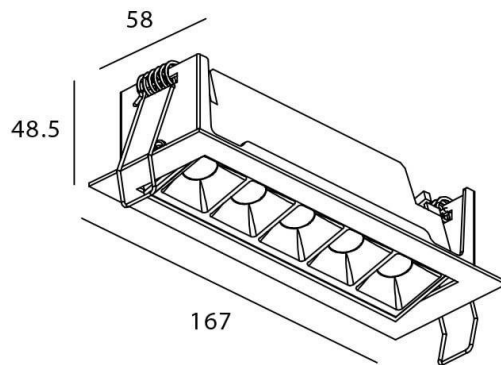

### Star-A

Lavov Downlights from the family Star-A ,power 10 W and CRI 90 with an optic 45 degrees made in Die Cast Aluminum finished in White with a real lumen output of 540lm and an efficiency of 54lm/W. DALI driver.

### Product

Real power (W)	10
Real luminous flux (Lm)	540
Luminous efficiency (Lm/W)	54
Beam angle (&ordm;)	45
Life time (h)	50000 h L80B10
IP	20
Electrical class insulation	Clas II
Colour	White
U. G. R	<19
Control gear included	Yes
Control gear	DALI
Flicker Free	Yes
Light source	LED
Type of LED	COB
Colour temperature (K)	3000
Colour consistency (SDCM)	SDCM<3
CRI	90