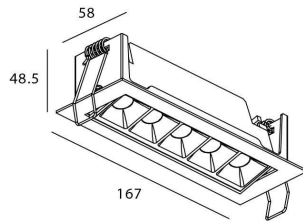

Star-A

Lavov Downlights from the family Star-A ,power 10 W and CRI 90 with an optic 45 degrees made in Die Cast Aluminum finished in White with a real lumen output of 540lm and an efficiency of 54lm/W. DALI driver.

Item code 86.D031.3333.01

Product type Indoor

Category Downlights

Family STAR

Subfamily Star-A

Pictograms

Scheme

Product

Real power (W) 10

Real luminous flux (Lm) 540

Luminous efficiency (Lm/W) 54

Beam angle (°) 45

Life time (h) 50000 h L80B10

IP 20

Electrical class insulation Clas II

Colour White

U. G. R <19

Control gear included Yes

Control gear DALI

Flicker Free Yes

Light source LED

Type of LED COB

Colour temperature (K) 3000

Colour consistency (SDCM) SDCM<3

CRI 90

Photometry