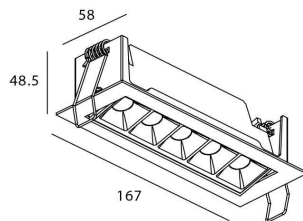

Star-A

Lavov Downlights from the family Star-A ,power 10 W and CRI 90 with an optic 45 degrees made in Die Cast Aluminum finished in White with a real lumen output of 540lm and an efficiency of 54lm/W. DALI driver.

Item code 86.D031.3333.01

Product type Indoor

Category Downlights

Family STAR

Subfamily Star-A

Pictograms

Scheme

Product

Real power (W) 10

Real luminous flux (Lm) 540

Luminous efficiency (Lm/W) 54

Beam angle (°) 45

Life time (h) 50000 h L80B10

IP 20

Electrical class insulation Clas II

Colour White

U. G. R <19

Control gear included Yes

Control gear DALI

Flicker Free Yes

Light source LED

Type of LED COB

Colour temperature (K) 3000

Colour consistency (SDCM) SDCM<3

CRI 90

Photometry