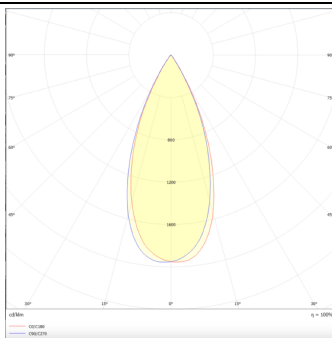

### Star-A

Lavov Downlights from the family Star-A ,power 10 W and CRI 90 with an optic 45 degrees made in Die Cast Aluminum finished in White with a real lumen output of 540lm and an efficiency of 54lm/W. DALI driver.

### Photometry