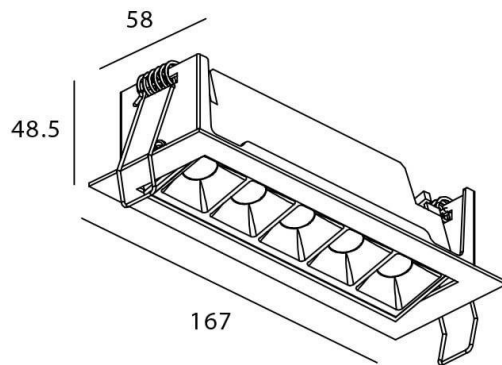

Star-A

Lavov Downlights from the family Star-A ,power 10 W and CRI 90 with an optic 45 degrees made in Die Cast Aluminum finished in Black with a real lumen output of 540lm and an efficiency of 54lm/W. DALI driver.

Item code	86.D031.3333.02
Product type	Indoor
Category	Downlights
Family	STAR
Subfamily	Star-A
Pictograms	

Scheme

Product

Real power (W)	10
Real luminous flux (Lm)	540
Luminous efficiency (Lm/W)	54
Beam angle (°)	45
Life time (h)	50000 h L80B10
IP	20
Electrical class insulation	Clas II
Colour	Black
U. G. R	<19
Control gear included	Yes
Control gear	DALI
Flicker Free	Yes
Light source	LED
Type of LED	COB
Colour temperature (K)	3000
Colour consistency (SDCM)	SDCM<3
CRI	90