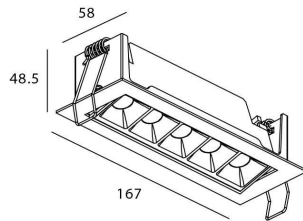

Star-A

Lavov Downlights from the family Star-A ,power 10 W and CRI 90 with an optic 45 degrees made in Die Cast Aluminum finished in Black with a real lumen output of 540lm and an efficiency of 54lm/W. DALI driver.

Item code 86.D031.3333.02

Product type Indoor

Category Downlights

Family STAR

Subfamily Star-A

Pictograms

Scheme

Product

Real power (W) 10

Real luminous flux (Lm) 540

Luminous efficiency (Lm/W) 54

Beam angle (°) 45

Life time (h) 50000 h L80B10

IP 20

Electrical class insulation Clas II

Colour Black

U. G. R <19

Control gear included Yes

Control gear DALI

Flicker Free Yes

Light source LED

Type of LED COB

Colour temperature (K) 3000

Colour consistency (SDCM) SDCM<3

CRI 90

Photometry