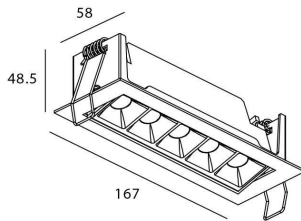

Star-A

Lavov Downlights from the family Star-A ,power 10 W and CRI 90 with an optic 45 degrees made in Die Cast Aluminum finished in Black with a real lumen output of 540lm and an efficiency of 54lm/W. DALI driver.

Item code 86.D031.3333.02

Product type Indoor

Category Downlights

Family STAR

Subfamily Star-A

Pictograms

Scheme

Photometry

Product

Real power (W) 10

Real luminous flux (Lm) 540

Luminous efficiency (Lm/W) 54

Beam angle (°) 45

Life time (h) 50000 h L80B10

IP 20

Electrical class insulation Clas II

Colour Black

U. G. R <19

Control gear included Yes

Control gear DALI

Flicker Free Yes

Light source LED

Type of LED COB

Colour temperature (K) 3000

Colour consistency (SDCM) SDCM<3

CRI 90