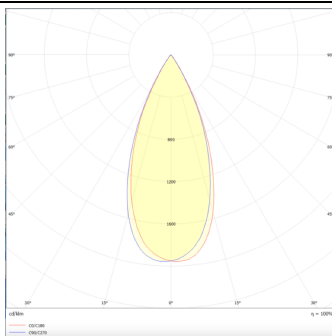

### Star-A

Lavov Downlights from the family Star-A ,power 10 W and CRI 90 with an optic 45 degrees made in Die Cast Aluminum finished in Black with a real lumen output of 540lm and an efficiency of 54lm/W. DALI driver.

### Photometry