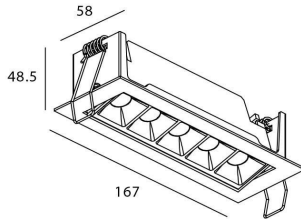

Scheme

Product

Real power (W)	10

Real luminous flux (Lm)	540

Luminous efficiency (Lm/W)	54

Beam angle (°)	Wall Washer

Life time (h)	50000 h L80B10

IP	20

Electrical class insulation	Clas II

Colour	White

U. G. R	<19

Control gear included	Yes

Control gear	ON/OFF

Flicker Free	Yes

Light source	LED

Type of LED	COB

Colour temperature (K)	3000

Colour consistency (SDCM)	SDCM<3

CRI	90