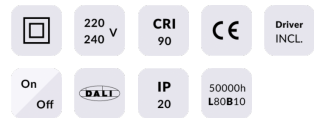

Star-A

Lavov Downlights from the family Star-A ,power 10 W and CRI 90 with an optic Wall Washer made in Die Cast Aluminum finished in White with a real lumen output of 540lm and an efficiency of 54lm/W. ON/OFF driver.

Item code	86.D031.3341.01

Product type	Indoor

Category	Downlights

Family	STAR

Subfamily	Star-A

Pictograms	

Scheme

Product

Real power (W)	10

Real luminous flux (Lm)	540

Luminous efficiency (Lm/W)	54

Beam angle (°)	Wall Washer

Life time (h)	50000 h L80B10

IP	20

Electrical class insulation	Clas II

Colour	White

U. G. R	<19

Control gear included	Yes

Control gear	ON/OFF

Flicker Free	Yes

Light source	LED

Type of LED	COB

Colour temperature (K)	3000

Colour consistency (SDCM)	SDCM<3

CRI	90