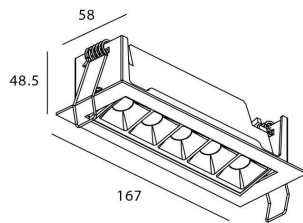

Scheme

Product

Real power (W) 10

Real luminous flux (Lm) 540

Luminous efficiency (Lm/W) 54

Beam angle (°) Wall Washer

Life time (h) 50000 h L80B10

IP 20

Electrical class insulation Clas II

Colour White

U. G. R <19

Control gear included Yes

Control gear ON/OFF

Flicker Free Yes

Light source LED

Type of LED COB

Colour temperature (K) 3000

Colour consistency (SDCM) SDCM<3

CRI 90