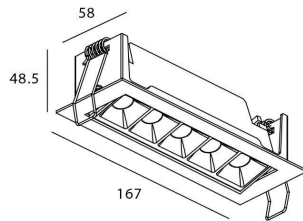

### Star-A

Lavov Downlights from the family Star-A ,power 10 W and CRI 90 with an optic Wall Washer made in Die Cast Aluminum finished in Black with a real lumen output of 540lm and an efficiency of 54lm/W. ON/OFF driver.

### Scheme

<b>Product</b>	
<b>Real power (W)</b>	<b>10</b>
<b>Real luminous flux (Lm)</b>	<b>540</b>
<b>Luminous efficiency (Lm/W)</b>	<b>54</b>
<b>Beam angle (°)</b>	<b>Wall Washer</b>
<b>Life time (h)</b>	<b>50000 h L80B10</b>
<b>IP</b>	<b>20</b>
<b>Electrical class insulation</b>	<b>Clas II</b>
<b>Colour</b>	<b>Black</b>
<b>U. G. R</b>	<b>&lt;19</b>
<b>Control gear included</b>	<b>Yes</b>
<b>Control gear</b>	<b>ON/OFF</b>
<b>Flicker Free</b>	<b>Yes</b>
<b>Light source</b>	<b>LED</b>
<b>Type of LED</b>	<b>COB</b>
<b>Colour temperature (K)</b>	<b>3000</b>
<b>Colour consistency (SDCM)</b>	<b>SDCM&lt;3</b>
<b>CRI</b>	<b>90</b>