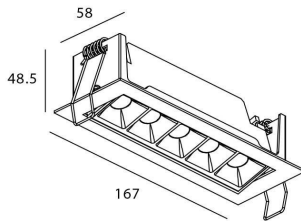

Star-A

Lavov Downlights from the family Star-A ,power 10 W and CRI 90 with an optic Wall Washer made in Die Cast Aluminum finished in Black with a real lumen output of 540lm and an efficiency of 54lm/W. ON/OFF driver.

Item code	86.D031.3341.02
Product type	Indoor
Category	Downlights
Family	STAR
Subfamily	Star-A
Pictograms	

Scheme

Product	
Real power (W)	10
Real luminous flux (Lm)	540
Luminous efficiency (Lm/W)	54
Beam angle (°)	Wall Washer
Life time (h)	50000 h L80B10
IP	20
Electrical class insulation	Clas II
Colour	Black
U. G. R	<19
Control gear included	Yes
Control gear	ON/OFF
Flicker Free	Yes
Light source	LED
Type of LED	COB
Colour temperature (K)	3000
Colour consistency (SDCM)	SDCM<3
CRI	90