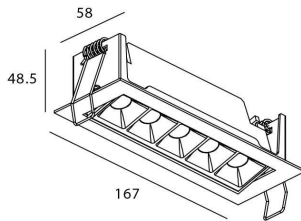

Scheme

Product

Real power (W) 10

Real luminous flux (Lm) 540

Luminous efficiency (Lm/W) 54

Beam angle (°) Wall Washer

Life time (h) 50000 h L80B10

IP 20

Electrical class insulation Clas II

Colour White

U. G. R <19

Control gear included Yes

Control gear DALI

Flicker Free Yes

Light source LED

Type of LED COB

Colour temperature (K) 3000

Colour consistency (SDCM) SDCM<3

CRI 90