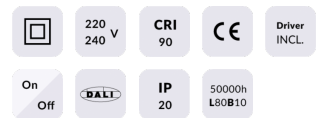

Star-A

Lavov Downlights from the family Star-A ,power 10 W and CRI 90 with an optic Wall Washer made in Die Cast Aluminum finished in White with a real lumen output of 540lm and an efficiency of 54lm/W. DALI driver.

Item code 86.D031.3343.01

Product type Indoor

Category Downlights

Family STAR

Subfamily Star-A

Pictograms

Scheme

Product

Real power (W) 10

Real luminous flux (Lm) 540

Luminous efficiency (Lm/W) 54

Beam angle (°) Wall Washer

Life time (h) 50000 h L80B10

IP 20

Electrical class insulation Clas II

Colour White

U. G. R <19

Control gear included Yes

Control gear DALI

Flicker Free Yes

Light source LED

Type of LED COB

Colour temperature (K) 3000

Colour consistency (SDCM) SDCM<3

CRI 90