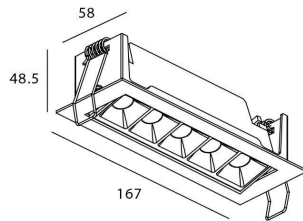

Star-A

Lavov Downlights from the family Star-A ,power 10 W and CRI 90 with an optic Wall Washer made in Die Cast Aluminum finished in Black with a real lumen output of 540lm and an efficiency of 54lm/W. DALI driver.

Item code	86.D031.3343.02
Product type	Indoor
Category	Downlights
Family	STAR
Subfamily	Star-A
Pictograms	

Scheme

Product	
Real power (W)	10
Real luminous flux (Lm)	540
Luminous efficiency (Lm/W)	54
Beam angle (°)	Wall Washer
Life time (h)	50000 h L80B10
IP	20
Electrical class insulation	Clas II
Colour	Black
U. G. R	<19
Control gear included	Yes
Control gear	DALI
Flicker Free	Yes
Light source	LED
Type of LED	COB
Colour temperature (K)	3000
Colour consistency (SDCM)	SDCM<3
CRI	90