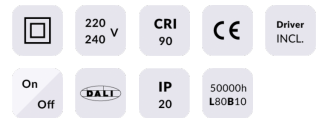

Star-A

Lavov Downlights from the family Star-A ,power 10 W and CRI 90 with an optic Wall Washer made in Die Cast Aluminum finished in Black with a real lumen output of 540lm and an efficiency of 54lm/W. DALI driver.

Item code 86.D031.3343.02

Product type Indoor

Category Downlights

Family STAR

Subfamily Star-A

Pictograms

Scheme

Product

Real power (W) 10

Real luminous flux (Lm) 540

Luminous efficiency (Lm/W) 54

Beam angle (°) Wall Washer

Life time (h) 50000 h L80B10

IP 20

Electrical class insulation Clas II

Colour Black

U. G. R <19

Control gear included Yes

Control gear DALI

Flicker Free Yes

Light source LED

Type of LED COB

Colour temperature (K) 3000

Colour consistency (SDCM) SDCM<3

CRI 90