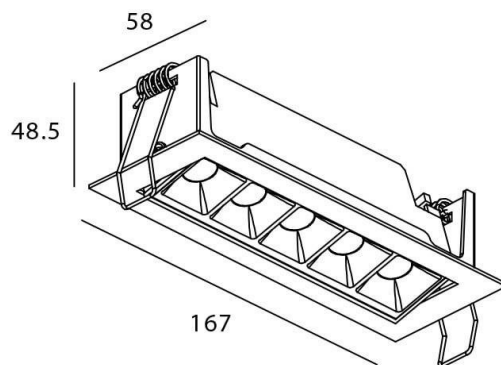

Star-A

Lavov Downlights from the family Star-A ,power 10 W and CRI 90 with an optic Wall Washer made in Die Cast Aluminum finished in Black with a real lumen output of 540lm and an efficiency of 54lm/W. DALI driver.

Item code	86.D031.3343.02
Product type	Indoor
Category	Downlights
Family	STAR
Subfamily	Star-A

Pictograms

Scheme

Product	
Real power (W)	10
Real luminous flux (Lm)	540
Luminous efficiency (Lm/W)	54
Beam angle (º)	Wall Washer
Life time (h)	50000 h L80B10
IP	20
Electrical class insulation	Clas II
Colour	Black
U. G. R	<19
Control gear included	Yes
Control gear	DALI
Flicker Free	Yes
Light source	LED
Type of LED	COB
Colour temperature (K)	3000
Colour consistency (SDCM)	SDCM<3
CRI	90