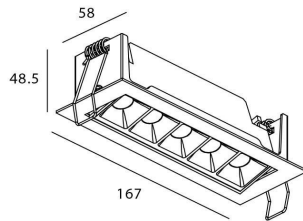

Scheme

Product

Real power (W)	10
Real luminous flux (Lm)	540
Luminous efficiency (Lm/W)	54
Beam angle (°)	15
Life time (h)	50000 h L80B10
IP	20
Electrical class insulation	Clas II
Colour	White
U. G. R	<19
Control gear included	Yes
Control gear	ON/OFF
Flicker Free	Yes
Light source	LED
Type of LED	COB
Colour temperature (K)	4000
Colour consistency (SDCM)	SDCM<3
CRI	90