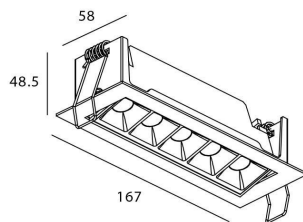

Star-A

Lavov Downlights from the family Star-A ,power 10 W and CRI 90 with an optic 15 degrees made in Die Cast Aluminum finished in White with a real lumen output of 540lm and an efficiency of 54lm/W. ON/OFF driver.

Item code	86.D031.3411.01
Product type	Indoor
Category	Downlights
Family	STAR
Subfamily	Star-A
Pictograms	

Scheme

Product	
Real power (W)	10
Real luminous flux (Lm)	540
Luminous efficiency (Lm/W)	54
Beam angle (°)	15
Life time (h)	50000 h L80B10
IP	20
Electrical class insulation	Clas II
Colour	White
U. G. R	<19
Control gear included	Yes
Control gear	ON/OFF
Flicker Free	Yes
Light source	LED
Type of LED	COB
Colour temperature (K)	4000
Colour consistency (SDCM)	SDCM<3
CRI	90