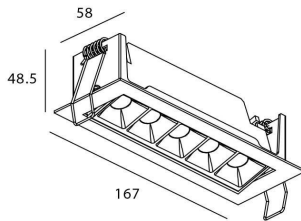

### Star-A

Lavov Downlights from the family Star-A ,power 10 W and CRI 90 with an optic 15 degrees made in Die Cast Aluminum finished in Black with a real lumen output of 540lm and an efficiency of 54lm/W. ON/OFF driver.

### Scheme

<b>Product</b>	
Real power (W)	10
Real luminous flux (Lm)	540
Luminous efficiency (Lm/W)	54
Beam angle (°)	15
Life time (h)	50000 h L80B10
IP	20
Electrical class insulation	Clas II
Colour	Black
U. G. R	<19
Control gear included	Yes
Control gear	ON/OFF
Flicker Free	Yes
Light source	LED
Type of LED	COB
Colour temperature (K)	4000
Colour consistency (SDCM)	SDCM<3
CRI	90