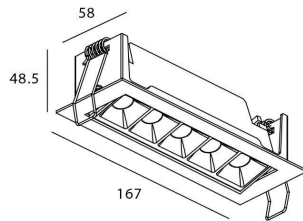

Star-A

Lavov Downlights from the family Star-A ,power 10 W and CRI 90 with an optic 15 degrees made in Die Cast Aluminum finished in Black with a real lumen output of 540lm and an efficiency of 54lm/W. ON/OFF driver.

Item code	86.D031.3411.02
Product type	Indoor
Category	Downlights
Family	STAR
Subfamily	Star-A
Pictograms	

Scheme

Product	
Real power (W)	10
Real luminous flux (Lm)	540
Luminous efficiency (Lm/W)	54
Beam angle (°)	15
Life time (h)	50000 h L80B10
IP	20
Electrical class insulation	Clas II
Colour	Black
U. G. R	<19
Control gear included	Yes
Control gear	ON/OFF
Flicker Free	Yes
Light source	LED
Type of LED	COB
Colour temperature (K)	4000
Colour consistency (SDCM)	SDCM<3
CRI	90