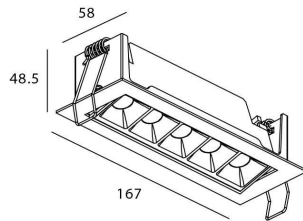

Scheme

Product

Real power (W)	10
Real luminous flux (Lm)	540
Luminous efficiency (Lm/W)	54
Beam angle (°)	15
Life time (h)	50000 h L80B10
IP	20
Electrical class insulation	Clas II
Colour	White
U. G. R	<19
Control gear included	Yes
Control gear	DALI
Flicker Free	Yes
Light source	LED
Type of LED	COB
Colour temperature (K)	4000
Colour consistency (SDCM)	SDCM<3
CRI	90