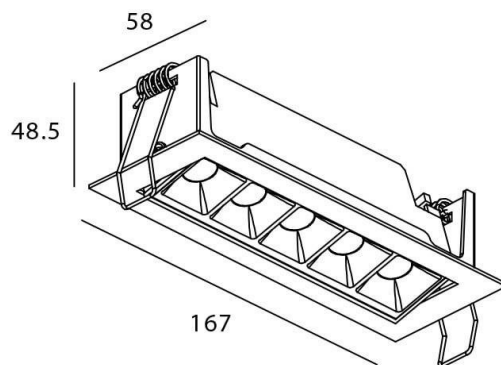

### Star-A

Lavov Downlights from the family Star-A ,power 10 W and CRI 90 with an optic 30 degrees made in Die Cast Aluminum finished in White with a real lumen output of 540lm and an efficiency of 54lm/W. ON/OFF driver.

#### Scheme

<b>Product</b>	
Real power (W)	10
Real luminous flux (Lm)	540
Luminous efficiency (Lm/W)	54
Beam angle (&ordm;)	30
Life time (h)	50000 h L80B10
IP	20
Electrical class insulation	Clas II
Colour	White
U. G. R	<19
Control gear included	Yes
Control gear	ON/OFF
Flicker Free	Yes
Light source	LED
Type of LED	COB
Colour temperature (K)	4000
Colour consistency (SDCM)	SDCM<3
CRI	90