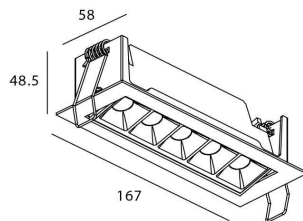

Item code 86.D031.3421.01

Product type Indoor

Category Downlights

Family STAR

Subfamily Star-A

Pictograms

Scheme

Product

Real power (W)	10
Real luminous flux (Lm)	540
Luminous efficiency (Lm/W)	54
Beam angle (°)	30
Life time (h)	50000 h L80B10
IP	20
Electrical class insulation	Clas II
Colour	White
U. G. R	<19
Control gear included	Yes
Control gear	ON/OFF
Flicker Free	Yes
Light source	LED
Type of LED	COB
Colour temperature (K)	4000
Colour consistency (SDCM)	SDCM<3
CRI	90