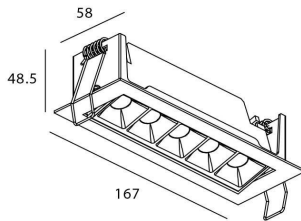

Star-A

Lavov Downlights from the family Star-A ,power 10 W and CRI 90 with an optic 30 degrees made in Die Cast Aluminum finished in White with a real lumen output of 540lm and an efficiency of 54lm/W. ON/OFF driver.

Item code	86.D031.3421.01
Product type	Indoor
Category	Downlights
Family	STAR
Subfamily	Star-A
Pictograms	

Scheme

Product	
Real power (W)	10
Real luminous flux (Lm)	540
Luminous efficiency (Lm/W)	54
Beam angle (°)	30
Life time (h)	50000 h L80B10
IP	20
Electrical class insulation	Clas II
Colour	White
U. G. R	<19
Control gear included	Yes
Control gear	ON/OFF
Flicker Free	Yes
Light source	LED
Type of LED	COB
Colour temperature (K)	4000
Colour consistency (SDCM)	SDCM<3
CRI	90