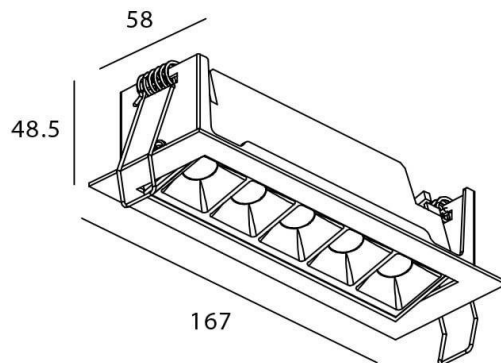

Star-A

Lavov Downlights from the family Star-A ,power 10 W and CRI 90 with an optic 30 degrees made in Die Cast Aluminum finished in Black with a real lumen output of 540lm and an efficiency of 54lm/W. ON/OFF driver.

Item code	86.D031.3421.02
Product type	Indoor
Category	Downlights
Family	STAR
Subfamily	Star-A

Pictograms

Scheme

Product	
Real power (W)	10
Real luminous flux (Lm)	540
Luminous efficiency (Lm/W)	54
Beam angle (°)	30
Life time (h)	50000 h L80B10
IP	20
Electrical class insulation	Clas II
Colour	Black
U. G. R	19
Control gear included	Yes
Control gear	ON/OFF
Flicker Free	Yes
Light source	LED
Type of LED	COB
Colour temperature (K)	4000
Colour consistency (SDCM)	SDCM3
CRI	90