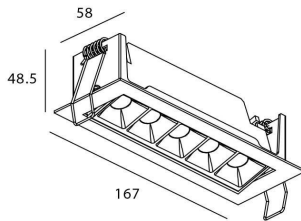

Star-A

Lavov Downlights from the family Star-A ,power 10 W and CRI 90 with an optic 30 degrees made in Die Cast Aluminum finished in Black with a real lumen output of 540lm and an efficiency of 54lm/W. ON/OFF driver.

Item code	86.D031.3421.02
Product type	Indoor
Category	Downlights
Family	STAR
Subfamily	Star-A
Pictograms	

Scheme

Product	
Real power (W)	10
Real luminous flux (Lm)	540
Luminous efficiency (Lm/W)	54
Beam angle (°)	30
Life time (h)	50000 h L80B10
IP	20
Electrical class insulation	Clas II
Colour	Black
U. G. R	<19
Control gear included	Yes
Control gear	ON/OFF
Flicker Free	Yes
Light source	LED
Type of LED	COB
Colour temperature (K)	4000
Colour consistency (SDCM)	SDCM<3
CRI	90