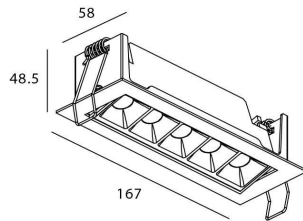

Scheme

Product

Real power (W) 10

Real luminous flux (Lm) 540

Luminous efficiency (Lm/W) 54

Beam angle (°) 30

Life time (h) 50000 h L80B10

IP 20

Electrical class insulation Clas II

Colour White

U. G. R <19

Control gear included Yes

Control gear DALI

Flicker Free Yes

Light source LED

Type of LED COB

Colour temperature (K) 4000

Colour consistency (SDCM) SDCM<3

CRI 90