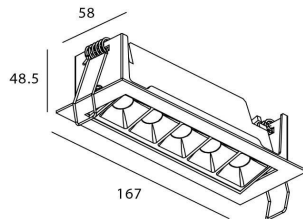

Scheme

Product

Real power (W)	10
Real luminous flux (Lm)	540
Luminous efficiency (Lm/W)	54
Beam angle (°)	45
Life time (h)	50000 h L80B10
IP	20
Electrical class insulation	Clas II
Colour	White
U. G. R	<19
Control gear included	Yes
Control gear	ON/OFF
Flicker Free	Yes
Light source	LED
Type of LED	COB
Colour temperature (K)	4000
Colour consistency (SDCM)	SDCM<3
CRI	90