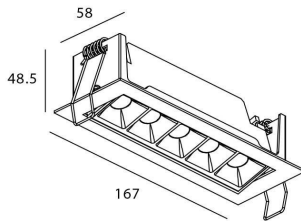

Star-A

Lavov Downlights from the family Star-A ,power 10 W and CRI 90 with an optic 45 degrees made in Die Cast Aluminum finished in Black with a real lumen output of 540lm and an efficiency of 54lm/W. ON/OFF driver.

Item code	86.D031.3431.02
Product type	Indoor
Category	Downlights
Family	STAR
Subfamily	Star-A
Pictograms	

Scheme

Product	
Real power (W)	10
Real luminous flux (Lm)	540
Luminous efficiency (Lm/W)	54
Beam angle (°)	45
Life time (h)	50000 h L80B10
IP	20
Electrical class insulation	Clas II
Colour	Black
U. G. R	<19
Control gear included	Yes
Control gear	ON/OFF
Flicker Free	Yes
Light source	LED
Type of LED	COB
Colour temperature (K)	4000
Colour consistency (SDCM)	SDCM<3
CRI	90