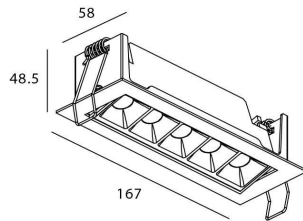

Scheme

Product

Real power (W)	10
Real luminous flux (Lm)	540
Luminous efficiency (Lm/W)	54
Beam angle (°)	45
Life time (h)	50000 h L80B10
IP	20
Electrical class insulation	Clas II
Colour	White
U. G. R	<19
Control gear included	Yes
Control gear	DALI
Flicker Free	Yes
Light source	LED
Type of LED	COB
Colour temperature (K)	4000
Colour consistency (SDCM)	SDCM<3
CRI	90