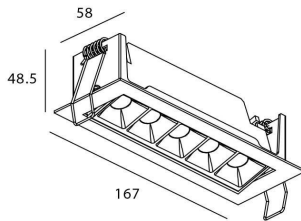

Star-A

Lavov Downlights from the family Star-A ,power 10 W and CRI 90 with an optic 45 degrees made in Die Cast Aluminum finished in White with a real lumen output of 540lm and an efficiency of 54lm/W. DALI driver.

Item code	86.D031.3433.01
Product type	Indoor
Category	Downlights
Family	STAR
Subfamily	Star-A
Pictograms	

Scheme

Product	
Real power (W)	10
Real luminous flux (Lm)	540
Luminous efficiency (Lm/W)	54
Beam angle (°)	45
Life time (h)	50000 h L80B10
IP	20
Electrical class insulation	Clas II
Colour	White
U. G. R	<19
Control gear included	Yes
Control gear	DALI
Flicker Free	Yes
Light source	LED
Type of LED	COB
Colour temperature (K)	4000
Colour consistency (SDCM)	SDCM<3
CRI	90