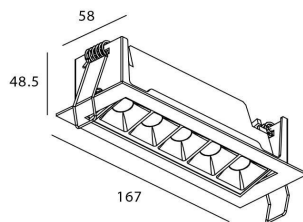

Star-A

Lavov Downlights from the family Star-A ,power 10 W and CRI 90 with an optic 45 degrees made in Die Cast Aluminum finished in Black with a real lumen output of 540lm and an efficiency of 54lm/W. DALI driver.

Item code	86.D031.3433.02
Product type	Indoor
Category	Downlights
Family	STAR
Subfamily	Star-A
Pictograms	

Scheme

Product	
Real power (W)	10
Real luminous flux (Lm)	540
Luminous efficiency (Lm/W)	54
Beam angle (°)	45
Life time (h)	50000 h L80B10
IP	20
Electrical class insulation	Clas II
Colour	Black
U. G. R	<19
Control gear included	Yes
Control gear	DALI
Flicker Free	Yes
Light source	LED
Type of LED	COB
Colour temperature (K)	4000
Colour consistency (SDCM)	SDCM<3
CRI	90