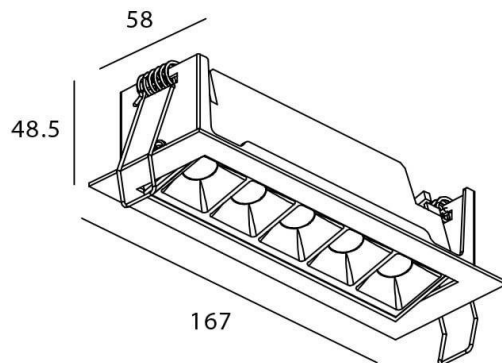

Star-A

Lavov Downlights from the family Star-A ,power 10 W and CRI 90 with an optic 45 degrees made in Die Cast Aluminum finished in Black with a real lumen output of 540lm and an efficiency of 54lm/W. DALI driver.

Item code	86.D031.3433.02
Product type	Indoor
Category	Downlights
Family	STAR
Subfamily	Star-A

Pictograms

Scheme

Product	
Real power (W)	10
Real luminous flux (Lm)	540
Luminous efficiency (Lm/W)	54
Beam angle (°)	45
Life time (h)	50000 h L80B10
IP	20
Electrical class insulation	Clas II
Colour	Black
U. G. R	19
Control gear included	Yes
Control gear	DALI
Flicker Free	Yes
Light source	LED
Type of LED	COB
Colour temperature (K)	4000
Colour consistency (SDCM)	SDCM3
CRI	90