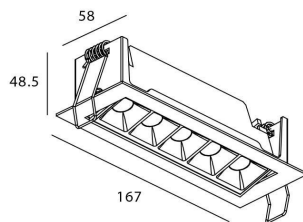

Star-A

Lavov Downlights from the family Star-A ,power 10 W and CRI 90 with an optic Wall Washer made in Die Cast Aluminum finished in White with a real lumen output of 540lm and an efficiency of 54lm/W. ON/OFF driver.

Item code	86.D031.3441.01
Product type	Indoor
Category	Downlights
Family	STAR
Subfamily	Star-A
Pictograms	

Scheme

Product	
Real power (W)	10
Real luminous flux (Lm)	540
Luminous efficiency (Lm/W)	54
Beam angle (°)	Wall Washer
Life time (h)	50000 h L80B10
IP	20
Electrical class insulation	Clas II
Colour	White
U. G. R	<19
Control gear included	Yes
Control gear	ON/OFF
Flicker Free	Yes
Light source	LED
Type of LED	COB
Colour temperature (K)	4000
Colour consistency (SDCM)	SDCM<3
CRI	90