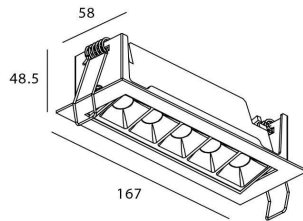

### Product

**Real power (W)** 10

**Real luminous flux (Lm)** 540

**Luminous efficiency (Lm/W)** 54

**Beam angle (°)** Wall Washer

**Life time (h)** 50000 h L80B10

**IP** 20

**Electrical class insulation** Clas II