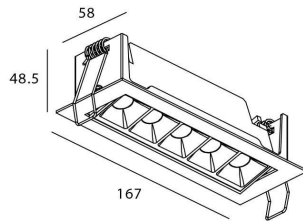

Star-A

Lavov Downlights from the family Star-A ,power 10 W and CRI 90 with an optic Wall Washer made in Die Cast Aluminum finished in Black with a real lumen output of 540lm and an efficiency of 54lm/W. ON/OFF driver.

Item code	86.D031.3441.02
Product type	Indoor
Category	Downlights
Family	STAR
Subfamily	Star-A
Pictograms	

Scheme

Product	
Real power (W)	10
Real luminous flux (Lm)	540
Luminous efficiency (Lm/W)	54
Beam angle (°)	Wall Washer
Life time (h)	50000 h L80B10
IP	20
Electrical class insulation	Clas II
Colour	Black
U. G. R	<19
Control gear included	Yes
Control gear	ON/OFF
Flicker Free	Yes
Light source	LED
Type of LED	COB
Colour temperature (K)	4000
Colour consistency (SDCM)	SDCM<3
CRI	90