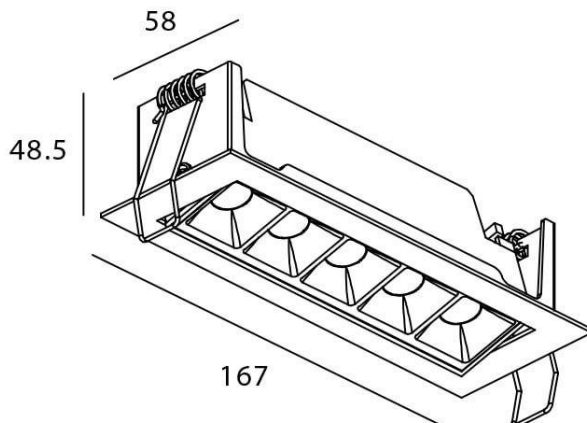

Star-A

Lavov Downlights from the family Star-A ,power 10 W and CRI 90 with an optic Wall Washer made in Die Cast Aluminum finished in White with a real lumen output of 540lm and an efficiency of 54lm/W. DALI driver.

Item code	86.D031.3443.01
Product type	Indoor
Category	Downlights
Family	STAR
Subfamily	Star-A
Pictograms	

Scheme

Product	
Real power (W)	10
Real luminous flux (Lm)	540
Luminous efficiency (Lm/W)	54
Beam angle (°)	Wall Washer
Life time (h)	50000 h L80B10
IP	20
Electrical class insulation	Clas II
Colour	White
U. G. R	<19
Control gear included	Yes
Control gear	DALI
Flicker Free	Yes
Light source	LED
Type of LED	COB
Colour temperature (K)	4000
Colour consistency (SDCM)	SDCM<3
CRI	90