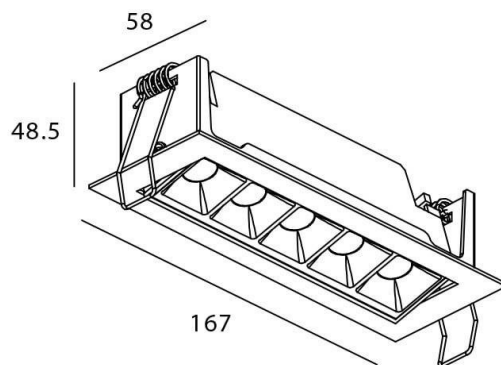

Star-A

Lavov Downlights from the family Star-A ,power 10 W and CRI 90 with an optic Wall Washer made in Die Cast Aluminum finished in White with a real lumen output of 540lm and an efficiency of 54lm/W. DALI driver.

Item code	86.D031.3443.01
Product type	Indoor
Category	Downlights
Family	STAR
Subfamily	Star-A

Pictograms

Scheme

Product	
Real power (W)	10
Real luminous flux (Lm)	540
Luminous efficiency (Lm/W)	54
Beam angle (°)	Wall Washer
Life time (h)	50000 h L80B10
IP	20
Electrical class insulation	Clas II
Colour	White
U. G. R	19
Control gear included	Yes
Control gear	DALI
Flicker Free	Yes
Light source	LED
Type of LED	COB
Colour temperature (K)	4000
Colour consistency (SDCM)	SDCM3
CRI	90