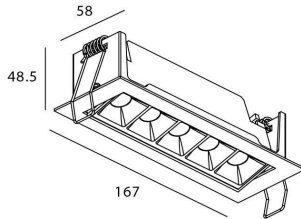

Scheme

Product

Real power (W) 10

Real luminous flux (Lm) 540

Luminous efficiency (Lm/W) 54

Beam angle (°) Wall Washer

Life time (h) 50000 h L80B10

IP 20

Electrical class insulation Clas II

Colour White

U. G. R <19

Control gear included Yes

Control gear DALI

Flicker Free Yes

Light source LED

Type of LED COB

Colour temperature (K) 4000

Colour consistency (SDCM) SDCM<3

CRI 90