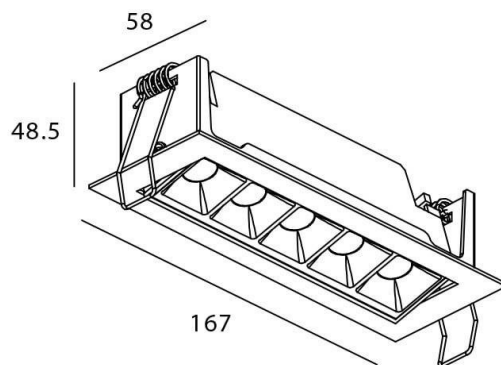

Star-A

Lavov Downlights from the family Star-A ,power 10 W and CRI 90 with an optic Wall Washer made in Die Cast Aluminum finished in White with a real lumen output of 540lm and an efficiency of 54lm/W. DALI driver.

Item code	86.D031.3443.01
Product type	Indoor
Category	Downlights
Family	STAR
Subfamily	Star-A

Pictograms

Scheme

Product	
Real power (W)	10
Real luminous flux (Lm)	540
Luminous efficiency (Lm/W)	54
Beam angle (º)	Wall Washer
Life time (h)	50000 h L80B10
IP	20
Electrical class insulation	Clas II
Colour	White
U. G. R	<19
Control gear included	Yes
Control gear	DALI
Flicker Free	Yes
Light source	LED
Type of LED	COB
Colour temperature (K)	4000
Colour consistency (SDCM)	SDCM<3
CRI	90