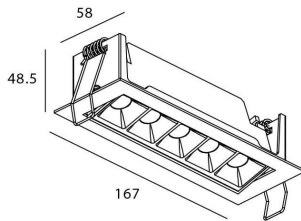

Scheme

Product

Real power (W)	10
Real luminous flux (Lm)	540
Luminous efficiency (Lm/W)	54
Beam angle (°)	Wall Washer
Life time (h)	50000 h L80B10
IP	20
Electrical class insulation	Clas II
Colour	Black
U. G. R	<19
Control gear included	Yes
Control gear	DALI
Flicker Free	Yes
Light source	LED
Type of LED	COB
Colour temperature (K)	4000
Colour consistency (SDCM)	SDCM<3
CRI	90