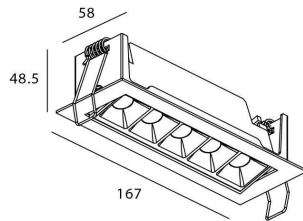

### Star-A

Lavov Downlights from the family Star-A ,power 10 W and CRI 90 with an optic Wall Washer made in Die Cast Aluminum finished in Black with a real lumen output of 540lm and an efficiency of 54lm/W. DALI driver.

### Scheme

Product	
Real power (W)	10
Real luminous flux (Lm)	540
Luminous efficiency (Lm/W)	54
Beam angle (°)	Wall Washer
Life time (h)	50000 h L80B10
IP	20
Electrical class insulation	Clas II
Colour	Black
U. G. R	<19
Control gear included	Yes
Control gear	DALI
Flicker Free	Yes
Light source	LED
Type of LED	COB
Colour temperature (K)	4000
Colour consistency (SDCM)	SDCM<3
CRI	90