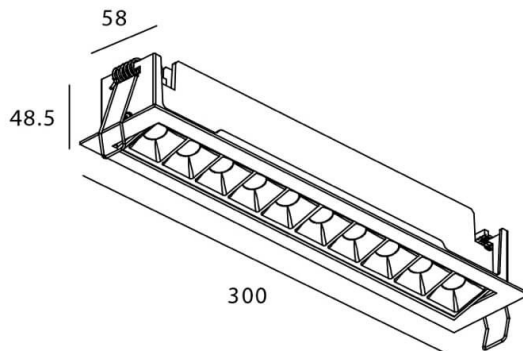

Star-A

Lavov Downlights from the family Star-A ,power 20 W and CRI 90 with an optic 15 degrees made in Die Cast Aluminum finished in White with a real lumen output of 1220lm and an efficiency of 61lm/W. ON/OFF driver.

Item code	86.D031.4311.01
Product type	Indoor
Category	Downlights
Family	STAR
Subfamily	Star-A

Pictograms

Scheme

Product	
Real power (W)	20
Real luminous flux (Lm)	1220
Luminous efficiency (Lm/W)	61
Beam angle (º)	15
Life time (h)	50000 h L80B10
IP	20
Electrical class insulation	Clas II
Colour	White
U. G. R	<19
Control gear included	Yes
Control gear	ON/OFF
Flicker Free	Yes
Light source	LED
Type of LED	COB
Colour temperature (K)	3000
Colour consistency (SDCM)	SDCM<3
CRI	90