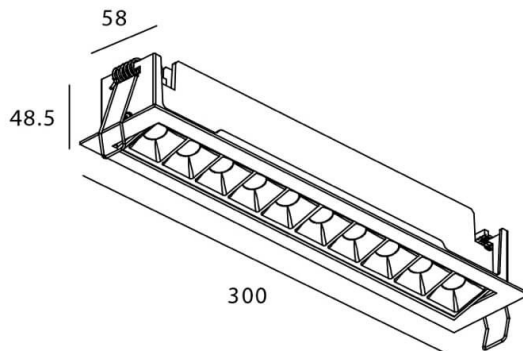

Star-A

Lavov Downlights from the family Star-A ,power 20 W and CRI 90 with an optic 15 degrees made in Die Cast Aluminum finished in White with a real lumen output of 1220lm and an efficiency of 61lm/W. ON/OFF driver.

Item code	86.D031.4311.01
Product type	Indoor
Category	Downlights
Family	STAR
Subfamily	Star-A

Pictograms

Scheme

Product	
Real power (W)	20
Real luminous flux (Lm)	1220
Luminous efficiency (Lm/W)	61
Beam angle (°)	15
Life time (h)	50000 h L80B10
IP	20
Electrical class insulation	Clas II
Colour	White
U. G. R	19
Control gear included	Yes
Control gear	ON/OFF
Flicker Free	Yes
Light source	LED
Type of LED	COB
Colour temperature (K)	3000
Colour consistency (SDCM)	SDCM3
CRI	90