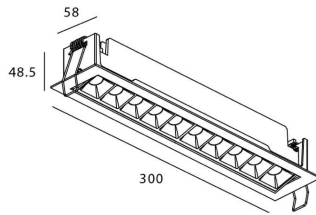

Scheme

Product

Real power (W) 20

Real luminous flux (Lm) 1220

Luminous efficiency (Lm/W) 61

Beam angle (°) 15

Life time (h) 50000 h L80B10

IP 20

Electrical class insulation Clas II

Colour White

U. G. R <19

Control gear included Yes

Control gear ON/OFF

Flicker Free Yes

Light source LED

Type of LED COB

Colour temperature (K) 3000

Colour consistency (SDCM) SDCM<3

CRI 90