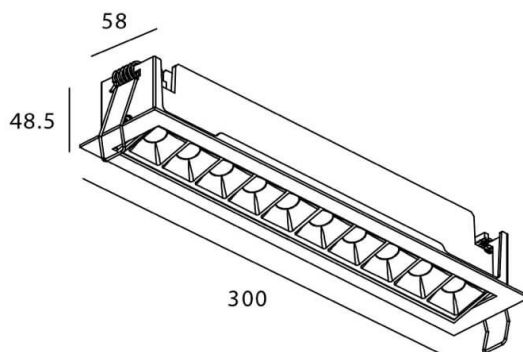

Star-A

Lavov Downlights from the family Star-A ,power 20 W and CRI 90 with an optic 15 degrees made in Die Cast Aluminum finished in Black with a real lumen output of 1220lm and an efficiency of 61lm/W. ON/OFF driver.

Item code	86.D031.4311.02
Product type	Indoor
Category	Downlights
Family	STAR
Subfamily	Star-A
Pictograms	

Scheme

Product	
Real power (W)	20
Real luminous flux (Lm)	1220
Luminous efficiency (Lm/W)	61
Beam angle (º)	15
Life time (h)	50000 h L80B10
IP	20
Electrical class insulation	Clas II
Colour	Black
U. G. R	<19
Control gear included	Yes
Control gear	ON/OFF
Flicker Free	Yes
Light source	LED
Type of LED	COB
Colour temperature (K)	3000
Colour consistency (SDCM)	SDCM<3
CRI	90