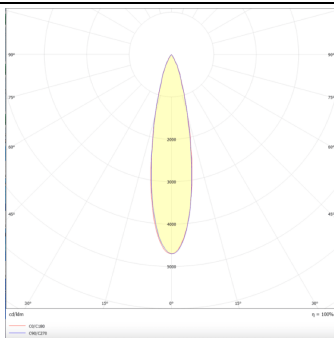

Star-A

Lavov Downlights from the family Star-A ,power 20 W and CRI 90 with an optic 15 degrees made in Die Cast Aluminum finished in White with a real lumen output of 1220lm and an efficiency of 61lm/W. DALI driver.

Product

Real power (W) 20

Real luminous flux (Lm) 1220

Luminous efficiency (Lm/W) 61

Beam angle (°) 15

Life time (h) 50000 h L80B10

IP 20

Electrical class insulation Clas II