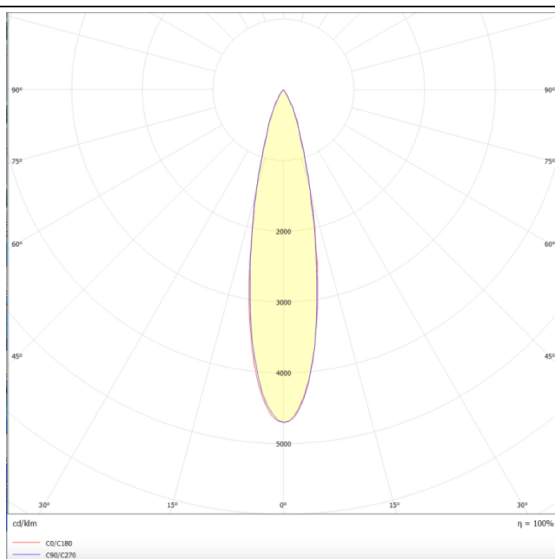

### Star-A

Lavov Downlights from the family Star-A ,power 20 W and CRI 90 with an optic 15 degrees made in Die Cast Aluminum finished in White with a real lumen output of 1220lm and an efficiency of 61lm/W. DALI driver.

### Pictograms

### Product

Real power (W)	20
Real luminous flux (Lm)	1220
Luminous efficiency (Lm/W)	61
Beam angle (°)	15
Life time (h)	50000 h L80B10
IP	20
Electrical class insulation	Clas II
Colour	White
U. G. R	19
Control gear included	Yes
Control gear	DALI
Flicker Free	Yes
Light source	LED
Type of LED	COB
Colour temperature (K)	3000
Colour consistency (SDCM)	SDCM3
CRI	90