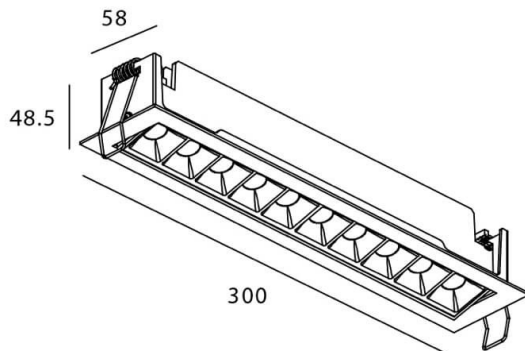

Pictograms

Scheme