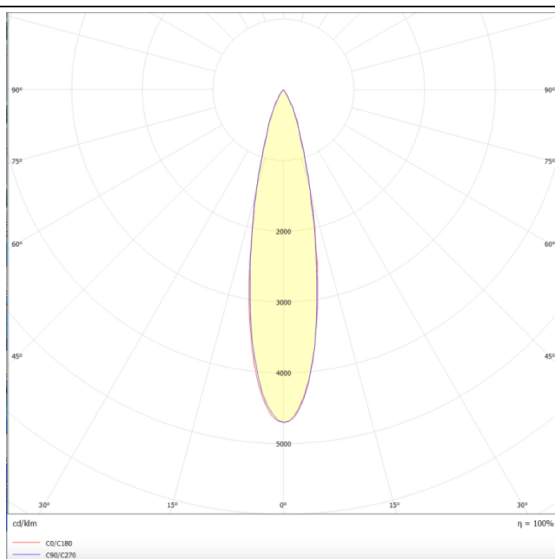

### Star-A

Lavov Downlights from the family Star-A ,power 20 W and CRI 90 with an optic 15 degrees made in Die Cast Aluminum finished in White with a real lumen output of 1220lm and an efficiency of 61lm/W. DALI driver.

### Pictograms

### Product

Real power (W)	20
Real luminous flux (Lm)	1220
Luminous efficiency (Lm/W)	61
Beam angle (&ordm;)	15
Life time (h)	50000 h L80B10
IP	20
Electrical class insulation	Clas II
Colour	White
U. G. R	<19
Control gear included	Yes
Control gear	DALI
Flicker Free	Yes
Light source	LED
Type of LED	COB
Colour temperature (K)	3000
Colour consistency (SDCM)	SDCM<3
CRI	90