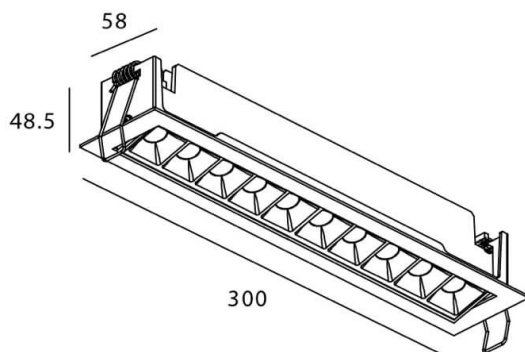

Pictograms

Scheme