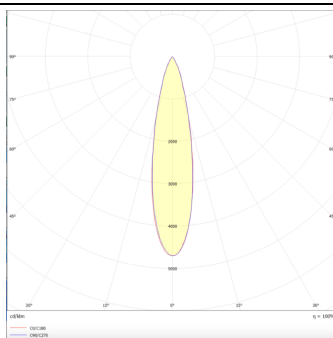

Star-A

Lavov Downlights from the family Star-A ,power 20 W and CRI 90 with an optic 15 degrees made in Die Cast Aluminum finished in White with a real lumen output of 1220lm and an efficiency of 61lm/W. DALI driver.

Product

Real power (W) 20

Real luminous flux (Lm) 1220

Luminous efficiency (Lm/W) 61

Beam angle (°) 15

Life time (h) 50000 h L80B10

IP 20

Electrical class insulation Clas II