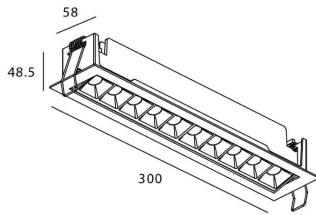

Item code 86.D031.4313.01

Product type Indoor

Category Downlights

Family STAR

Subfamily Star-A

Pictograms

Scheme

Photometry