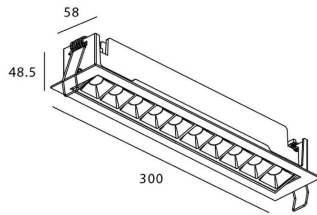

Item code 86.D031.4313.02

Product type Indoor

Category Downlights

Family STAR

Subfamily Star-A

Pictograms

Scheme

Photometry