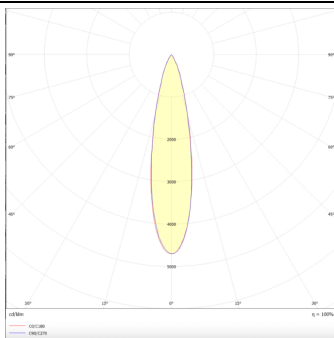

Star-A

Lavov Downlights from the family Star-A ,power 20 W and CRI 90 with an optic 15 degrees made in Die Cast Aluminum finished in Black with a real lumen output of 1220lm and an efficiency of 61lm/W. DALI driver.

Product

Real power (W) 20

Real luminous flux (Lm) 1220

Luminous efficiency (Lm/W) 61

Beam angle (°) 15

Life time (h) 50000 h L80B10

IP 20

Electrical class insulation Clas II