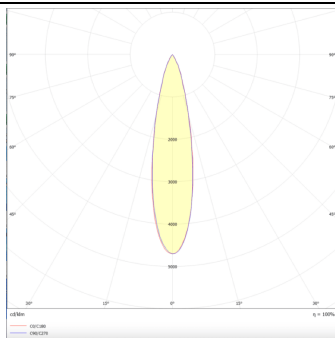

### Star-A

Lavov Downlights from the family Star-A ,power 20 W and CRI 90 with an optic 15 degrees made in Die Cast Aluminum finished in Black with a real lumen output of 1220lm and an efficiency of 61lm/W. DALI driver.

### Photometry