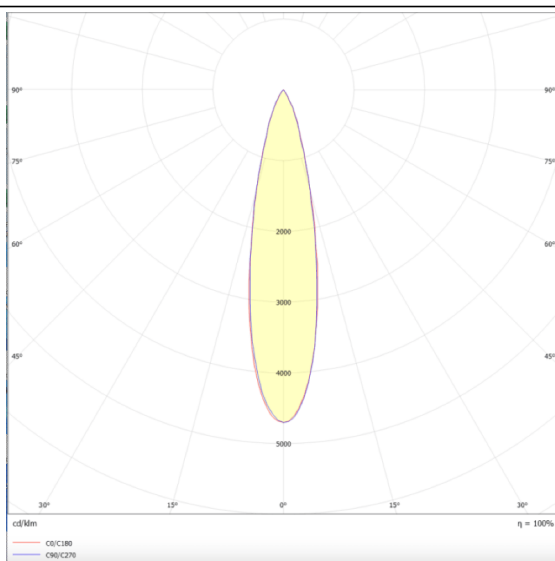

### Star-A

Lavov Downlights from the family Star-A ,power 20 W and CRI 90 with an optic 15 degrees made in Die Cast Aluminum finished in Black with a real lumen output of 1220lm and an efficiency of 61lm/W. DALI driver.

### Pictograms

### Product

Real power (W)	20
Real luminous flux (Lm)	1220
Luminous efficiency (Lm/W)	61
Beam angle (°)	15
Life time (h)	50000 h L80B10
IP	20
Electrical class insulation	Clas II
Colour	Black
U. G. R	19
Control gear included	Yes
Control gear	DALI
Flicker Free	Yes
Light source	LED
Type of LED	COB
Colour temperature (K)	3000
Colour consistency (SDCM)	SDCM3
CRI	90