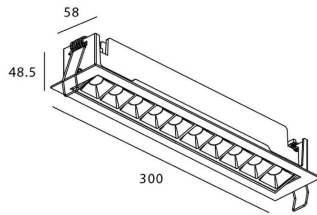

Star-A

Lavov Downlights from the family Star-A ,power 20 W and CRI 90 with an optic 15 degrees made in Die Cast Aluminum finished in Black with a real lumen output of 1220lm and an efficiency of 61lm/W. DALI driver.

Item code 86.D031.4313.02

Product type Indoor

Category Downlights

Family STAR

Subfamily Star-A

Pictograms

Scheme

Photometry

Product

Real power (W) 20

Real luminous flux (Lm) 1220

Luminous efficiency (Lm/W) 61

Beam angle (°) 15

Life time (h) 50000 h L80B10

IP 20

Electrical class insulation Clas II

Colour Black

U. G. R <19

Control gear included Yes

Control gear DALI

Flicker Free Yes

Light source LED

Type of LED COB

Colour temperature (K) 3000

Colour consistency (SDCM) SDCM<3

CRI 90