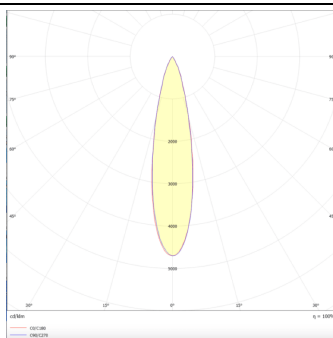

### Star-A

Lavov Downlights from the family Star-A ,power 20 W and CRI 90 with an optic 15 degrees made in Die Cast Aluminum finished in Black with a real lumen output of 1220lm and an efficiency of 61lm/W. DALI driver.

### Photometry