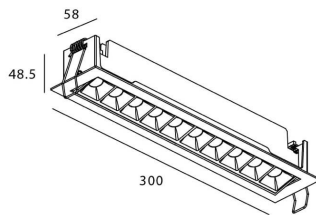

Scheme

Product

Real power (W) 20

Real luminous flux (Lm) 1220

Luminous efficiency (Lm/W) 61

Beam angle (°) 30

Life time (h) 50000 h L80B10

IP 20

Electrical class insulation Clas II

Colour White

U. G. R <19

Control gear included Yes

Control gear ON/OFF

Flicker Free Yes

Light source LED

Type of LED COB

Colour temperature (K) 3000

Colour consistency (SDCM) SDCM<3

CRI 90