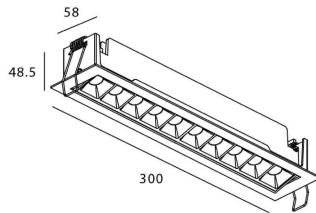

Scheme

Product

Real power (W) 20

Real luminous flux (Lm) 1220

Luminous efficiency (Lm/W) 61

Beam angle (°) 30

Life time (h) 50000 h L80B10

IP 20

Electrical class insulation Clas II

Colour White

U. G. R <19

Control gear included Yes

Control gear ON/OFF

Flicker Free Yes

Light source LED

Type of LED COB

Colour temperature (K) 3000

Colour consistency (SDCM) SDCM<3

CRI 90