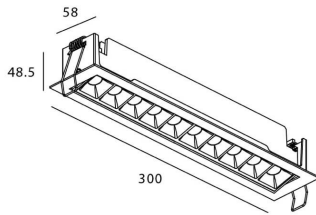

Scheme

Product

Real power (W) 20

Real luminous flux (Lm) 1220

Luminous efficiency (Lm/W) 61

Beam angle (°) 30

Life time (h) 50000 h L80B10

IP 20

Electrical class insulation Clas II

Colour White

U. G. R <19

Control gear included Yes

Control gear ON/OFF

Flicker Free Yes

Light source LED

Type of LED COB

Colour temperature (K) 3000

Colour consistency (SDCM) SDCM<3

CRI 90