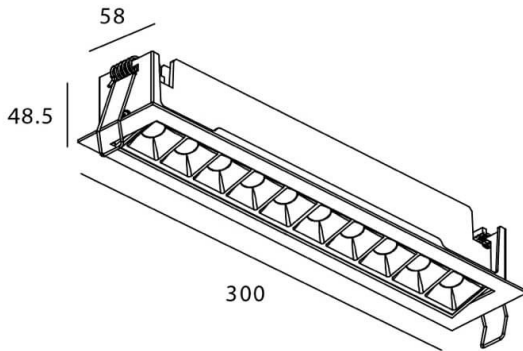

### Star-A

Lavov Downlights from the family Star-A ,power 20 W and CRI 90 with an optic 30 degrees made in Die Cast Aluminum finished in White with a real lumen output of 1220lm and an efficiency of 61lm/W. ON/OFF driver.

### Product

Real power (W)	20
Real luminous flux (Lm)	1220
Luminous efficiency (Lm/W)	61
Beam angle (°)	30
Life time (h)	50000 h L80B10
IP	20
Electrical class insulation	Clas II
Colour	White
U. G. R	19
Control gear included	Yes
Control gear	ON/OFF
Flicker Free	Yes
Light source	LED
Type of LED	COB
Colour temperature (K)	3000
Colour consistency (SDCM)	SDCM3
CRI	90