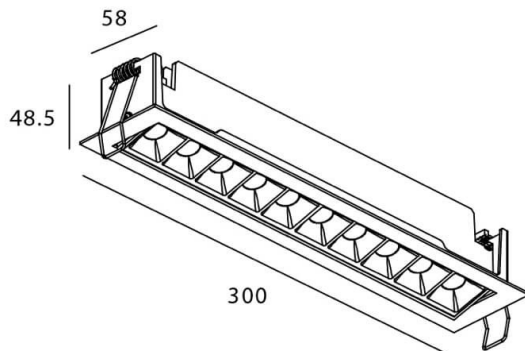

### Star-A

Lavov Downlights from the family Star-A ,power 20 W and CRI 90 with an optic 30 degrees made in Die Cast Aluminum finished in White with a real lumen output of 1220lm and an efficiency of 61lm/W. ON/OFF driver.

### Scheme

<b>Product</b>	
Real power (W)	20
Real luminous flux (Lm)	1220
Luminous efficiency (Lm/W)	61
Beam angle (&ordm;)	30
Life time (h)	50000 h L80B10
IP	20
Electrical class insulation	Clas II
Colour	White
U. G. R	<19
Control gear included	Yes
Control gear	ON/OFF
Flicker Free	Yes
Light source	LED
Type of LED	COB
Colour temperature (K)	3000
Colour consistency (SDCM)	SDCM<3
CRI	90