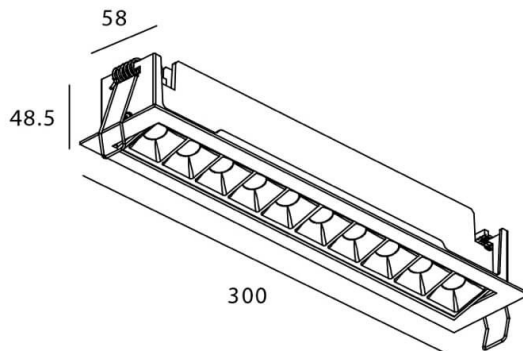

Star-A

Lavov Downlights from the family Star-A ,power 20 W and CRI 90 with an optic 30 degrees made in Die Cast Aluminum finished in Black with a real lumen output of 1220lm and an efficiency of 61lm/W. ON/OFF driver.

Item code	86.D031.4321.02
Product type	Indoor
Category	Downlights
Family	STAR
Subfamily	Star-A

Pictograms

Scheme

Product	
Real power (W)	20
Real luminous flux (Lm)	1220
Luminous efficiency (Lm/W)	61
Beam angle (°)	30
Life time (h)	50000 h L80B10
IP	20
Electrical class insulation	Clas II
Colour	Black
U. G. R	19
Control gear included	Yes
Control gear	ON/OFF
Flicker Free	Yes
Light source	LED
Type of LED	COB
Colour temperature (K)	3000
Colour consistency (SDCM)	SDCM3
CRI	90