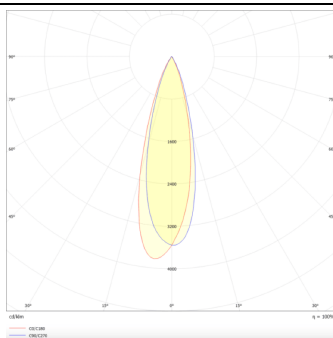

### Star-A

Lavov Downlights from the family Star-A ,power 20 W and CRI 90 with an optic 30 degrees made in Die Cast Aluminum finished in White with a real lumen output of 1220lm and an efficiency of 61lm/W. DALI driver.

### Photometry