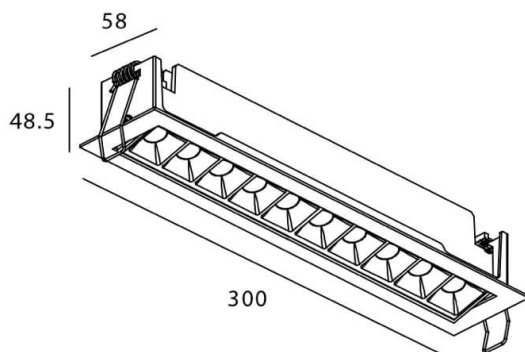

Star-A

Lavov Downlights from the family Star-A ,power 20 W and CRI 90 with an optic 30 degrees made in Die Cast Aluminum finished in White with a real lumen output of 1220lm and an efficiency of 61lm/W. DALI driver.

Item code	86.D031.4323.01
Product type	Indoor
Category	Downlights
Family	STAR
Subfamily	Star-A
Pictograms	

Scheme

Product	
Real power (W)	20
Real luminous flux (Lm)	1220
Luminous efficiency (Lm/W)	61
Beam angle (º)	30
Life time (h)	50000 h L80B10
IP	20
Electrical class insulation	Clas II
Colour	White
U. G. R	<19
Control gear included	Yes
Control gear	DALI
Flicker Free	Yes
Light source	LED
Type of LED	COB
Colour temperature (K)	3000
Colour consistency (SDCM)	SDCM<3
CRI	90