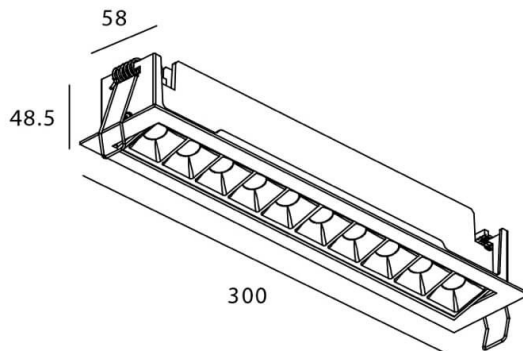

Star-A

Lavov Downlights from the family Star-A ,power 20 W and CRI 90 with an optic 45 degrees made in Die Cast Aluminum finished in White with a real lumen output of 1220lm and an efficiency of 61lm/W. ON/OFF driver.

Item code	86.D031.4331.01
Product type	Indoor
Category	Downlights
Family	STAR
Subfamily	Star-A

Pictograms

Scheme

Product	
Real power (W)	20
Real luminous flux (Lm)	1220
Luminous efficiency (Lm/W)	61
Beam angle (º)	45
Life time (h)	50000 h L80B10
IP	20
Electrical class insulation	Clas II
Colour	White
U. G. R	<19
Control gear included	Yes
Control gear	ON/OFF
Flicker Free	Yes
Light source	LED
Type of LED	COB
Colour temperature (K)	3000
Colour consistency (SDCM)	SDCM<3
CRI	90