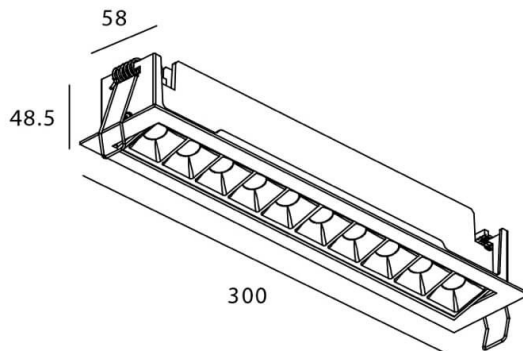

Pictograms

Scheme

Product	
Real power (W)	20
Real luminous flux (Lm)	1220
Luminous efficiency (Lm/W)	61
Beam angle (&ordm;)	45
Life time (h)	50000 h L80B10
IP	20
Electrical class insulation	Clas II
Colour	White
U. G. R	<19
Control gear included	Yes
Control gear	ON/OFF
Flicker Free	Yes
Light source	LED
Type of LED	COB
Colour temperature (K)	3000
Colour consistency (SDCM)	SDCM<3
CRI	90