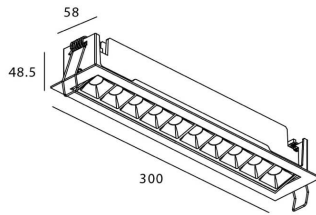

Scheme

Product

Real power (W) 20

Real luminous flux (Lm) 1220

Luminous efficiency (Lm/W) 61

Beam angle (°) 45

Life time (h) 50000 h L80B10

IP 20

Electrical class insulation Clas II

Colour White

U. G. R <19

Control gear included Yes

Control gear ON/OFF

Flicker Free Yes

Light source LED

Type of LED COB

Colour temperature (K) 3000

Colour consistency (SDCM) SDCM<3

CRI 90