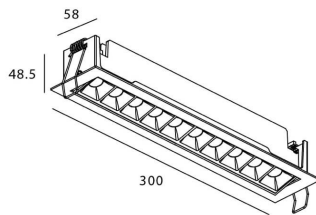

Scheme

Product

Real power (W) 20

Real luminous flux (Lm) 1220

Luminous efficiency (Lm/W) 61

Beam angle (°) 45

Life time (h) 50000 h L80B10

IP 20

Electrical class insulation Clas II

Colour Black

U. G. R <19

Control gear included Yes

Control gear ON/OFF

Flicker Free Yes

Light source LED

Type of LED COB

Colour temperature (K) 3000

Colour consistency (SDCM) SDCM<3

CRI 90