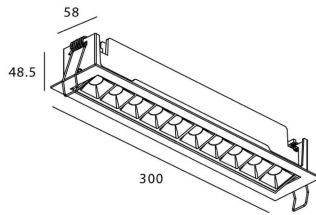

Star-A

Lavov Downlights from the family Star-A ,power 20 W and CRI 90 with an optic 45 degrees made in Die Cast Aluminum finished in Black with a real lumen output of 1220lm and an efficiency of 61lm/W. ON/OFF driver.

Item code	86.D031.4331.02
Product type	Indoor
Category	Downlights
Family	STAR
Subfamily	Star-A
Pictograms	

Scheme

Product	
Real power (W)	20
Real luminous flux (Lm)	1220
Luminous efficiency (Lm/W)	61
Beam angle (°)	45
Life time (h)	50000 h L80B10
IP	20
Electrical class insulation	Clas II
Colour	Black
U. G. R	<19
Control gear included	Yes
Control gear	ON/OFF
Flicker Free	Yes
Light source	LED
Type of LED	COB
Colour temperature (K)	3000
Colour consistency (SDCM)	SDCM<3
CRI	90