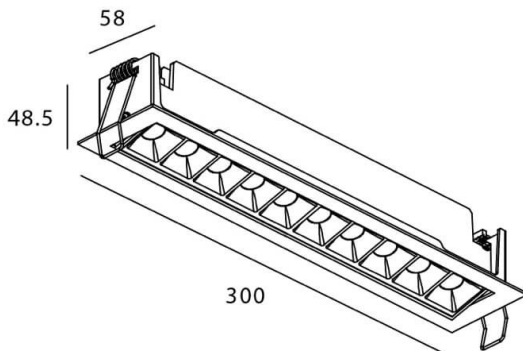

Star-A

Lavov Downlights from the family Star-A ,power 20 W and CRI 90 with an optic 45 degrees made in Die Cast Aluminum finished in White with a real lumen output of 1220lm and an efficiency of 61lm/W. DALI driver.

Item code	86.D031.4333.01
Product type	Indoor
Category	Downlights
Family	STAR
Subfamily	Star-A

Pictograms

Product	
Real power (W)	20
Real luminous flux (Lm)	1220
Luminous efficiency (Lm/W)	61
Beam angle (°)	45
Life time (h)	50000 h L80B10
IP	20
Electrical class insulation	Clas II
Colour	White
U. G. R	19
Control gear included	Yes
Control gear	DALI
Flicker Free	Yes
Light source	LED
Type of LED	COB
Colour temperature (K)	3000
Colour consistency (SDCM)	SDCM3
CRI	90

Scheme

Photometry