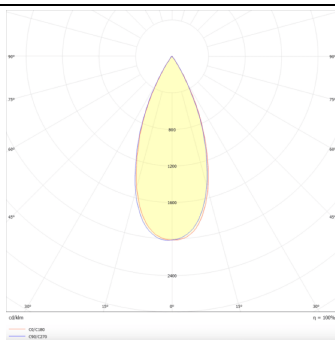

Star-A

Lavov Downlights from the family Star-A ,power 20 W and CRI 90 with an optic 45 degrees made in Die Cast Aluminum finished in Black with a real lumen output of 1220lm and an efficiency of 61lm/W. DALI driver.

Item code	86.D031.4333.02
Product type	Indoor
Category	Downlights
Family	STAR
Subfamily	Star-A
Pictograms	

Scheme

Photometry

Product	
Real power (W)	20
Real luminous flux (Lm)	1220
Luminous efficiency (Lm/W)	61
Beam angle (°)	45
Life time (h)	50000 h L80B10
IP	20
Electrical class insulation	Clas II
Colour	Black
U. G. R	<19
Control gear included	Yes
Control gear	DALI
Flicker Free	Yes
Light source	LED
Type of LED	COB
Colour temperature (K)	3000
Colour consistency (SDCM)	SDCM<3
CRI	90