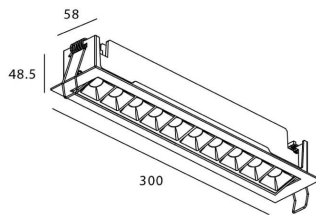

Star-A

Lavov Downlights from the family Star-A ,power 20 W and CRI 90 with an optic 45 degrees made in Die Cast Aluminum finished in Black with a real lumen output of 1220lm and an efficiency of 61lm/W. DALI driver.

Item code	86.D031.4333.02
Product type	Indoor
Category	Downlights
Family	STAR
Subfamily	Star-A
Pictograms	

Scheme

Photometry

Product	
Real power (W)	20
Real luminous flux (Lm)	1220
Luminous efficiency (Lm/W)	61
Beam angle (°)	45
Life time (h)	50000 h L80B10
IP	20
Electrical class insulation	Clas II
Colour	Black
U. G. R	<19
Control gear included	Yes
Control gear	DALI
Flicker Free	Yes
Light source	LED
Type of LED	COB
Colour temperature (K)	3000
Colour consistency (SDCM)	SDCM<3
CRI	90