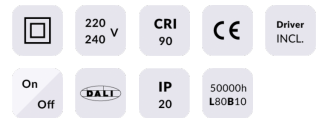

Star-A

Lavov Downlights from the family Star-A ,power 20 W and CRI 90 with an optic Wall Washer made in Die Cast Aluminum finished in White with a real lumen output of 1220lm and an efficiency of 61lm/W. ON/OFF driver.

Item code 86.D031.4341.01

Product type Indoor

Category Downlights

Family STAR

Subfamily Star-A

Pictograms

Scheme

Product

Real power (W) 20

Real luminous flux (Lm) 1220

Luminous efficiency (Lm/W) 61

Beam angle (°) Wall Washer

Life time (h) 50000 h L80B10

IP 20

Electrical class insulation Clas II

Colour White

U. G. R <19

Control gear included Yes

Control gear ON/OFF

Flicker Free Yes

Light source LED

Type of LED COB

Colour temperature (K) 3000

Colour consistency (SDCM) SDCM<3

CRI 90