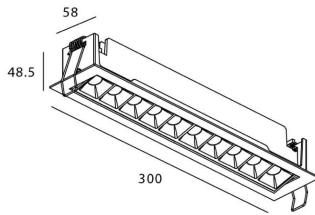

### Star-A

Lavov Downlights from the family Star-A ,power 20 W and CRI 90 with an optic Wall Washer made in Die Cast Aluminum finished in Black with a real lumen output of 1220lm and an efficiency of 61lm/W. ON/OFF driver.

### Scheme

Product	
Real power (W)	20
Real luminous flux (Lm)	1220
Luminous efficiency (Lm/W)	61
Beam angle (°)	Wall Washer
Life time (h)	50000 h L80B10
IP	20
Electrical class insulation	Clas II
Colour	Black
U. G. R	<19
Control gear included	Yes
Control gear	ON/OFF
Flicker Free	Yes
Light source	LED
Type of LED	COB
Colour temperature (K)	3000
Colour consistency (SDCM)	SDCM<3
CRI	90