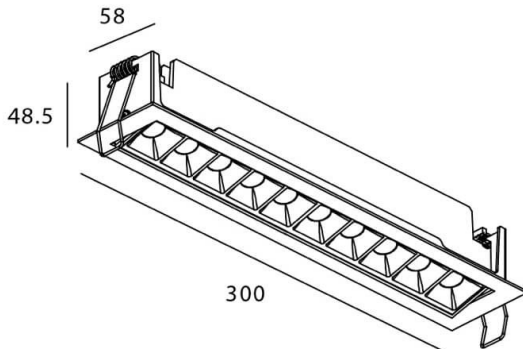

Star-A

Lavov Downlights from the family Star-A ,power 20 W and CRI 90 with an optic Wall Washer made in Die Cast Aluminum finished in White with a real lumen output of 1220lm and an efficiency of 61lm/W. DALI driver.

Item code	86.D031.4343.01
Product type	Indoor
Category	Downlights
Family	STAR
Subfamily	Star-A
Pictograms	

Scheme

Product	
Real power (W)	20
Real luminous flux (Lm)	1220
Luminous efficiency (Lm/W)	61
Beam angle (º)	Wall Washer
Life time (h)	50000 h L80B10
IP	20
Electrical class insulation	Clas II
Colour	White
U. G. R	<19
Control gear included	Yes
Control gear	DALI
Flicker Free	Yes
Light source	LED
Type of LED	COB
Colour temperature (K)	3000
Colour consistency (SDCM)	SDCM<3
CRI	90