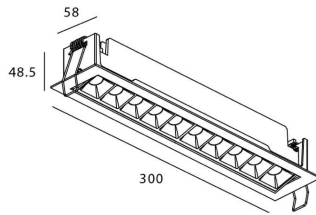

Scheme

Product

Real power (W)	20

Real luminous flux (Lm)	1220

Luminous efficiency (Lm/W)	61

Beam angle (°)	Wall Washer

Life time (h)	50000 h L80B10

IP	20

Electrical class insulation	Clas II

Colour	White

U. G. R	<19

Control gear included	Yes

Control gear	DALI

Flicker Free	Yes

Light source	LED

Type of LED	COB

Colour temperature (K)	3000

Colour consistency (SDCM)	SDCM<3

CRI	90