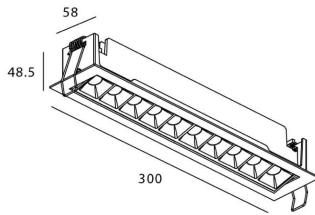

Star-A

Lavov Downlights from the family Star-A ,power 20 W and CRI 90 with an optic 15 degrees made in Die Cast Aluminum finished in White with a real lumen output of 1220lm and an efficiency of 61lm/W. ON/OFF driver.

Item code	86.D031.4411.01
Product type	Indoor
Category	Downlights
Family	STAR
Subfamily	Star-A
Pictograms	

Scheme

Product	
Real power (W)	20
Real luminous flux (Lm)	1220
Luminous efficiency (Lm/W)	61
Beam angle (°)	15
Life time (h)	50000 h L80B10
IP	20
Electrical class insulation	Clas II
Colour	White
U. G. R	<19
Control gear included	Yes
Control gear	ON/OFF
Flicker Free	Yes
Light source	LED
Type of LED	COB
Colour temperature (K)	4000
Colour consistency (SDCM)	SDCM<3
CRI	90