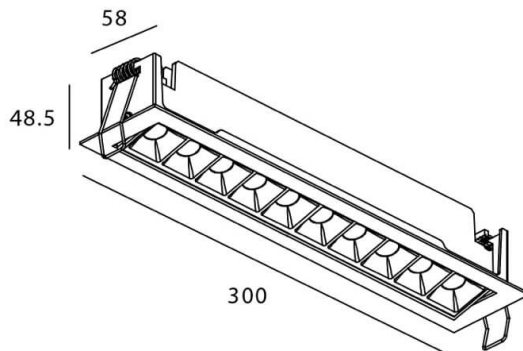

Star-A

Lavov Downlights from the family Star-A ,power 20 W and CRI 90 with an optic 15 degrees made in Die Cast Aluminum finished in White with a real lumen output of 1220lm and an efficiency of 61lm/W. ON/OFF driver.

Item code	86.D031.4411.01
Product type	Indoor
Category	Downlights
Family	STAR
Subfamily	Star-A
Pictograms	

Scheme

Product	
Real power (W)	20
Real luminous flux (Lm)	1220
Luminous efficiency (Lm/W)	61
Beam angle (º)	15
Life time (h)	50000 h L80B10
IP	20
Electrical class insulation	Clas II
Colour	White
U. G. R	<19
Control gear included	Yes
Control gear	ON/OFF
Flicker Free	Yes
Light source	LED
Type of LED	COB
Colour temperature (K)	4000
Colour consistency (SDCM)	SDCM<3
CRI	90