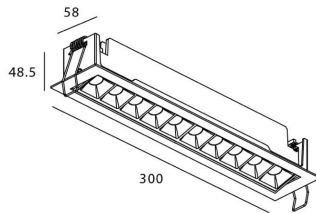

Scheme

Product

Real power (W) 20

Real luminous flux (Lm) 1220

Luminous efficiency (Lm/W) 61

Beam angle (°) 15

Life time (h) 50000 h L80B10

IP 20

Electrical class insulation Clas II

Colour White

U. G. R <19

Control gear included Yes

Control gear ON/OFF

Flicker Free Yes

Light source LED

Type of LED COB

Colour temperature (K) 4000

Colour consistency (SDCM) SDCM<3

CRI 90