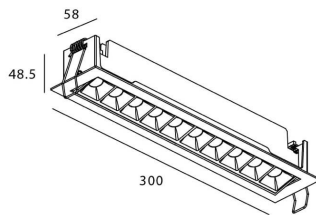

Scheme

Product

Real power (W) 20

Real luminous flux (Lm) 1220

Luminous efficiency (Lm/W) 61

Beam angle (°) 15

Life time (h) 50000 h L80B10

IP 20

Electrical class insulation Clas II

Colour Black

U. G. R <19

Control gear included Yes

Control gear ON/OFF

Flicker Free Yes

Light source LED

Type of LED COB

Colour temperature (K) 4000

Colour consistency (SDCM) SDCM<3

CRI 90