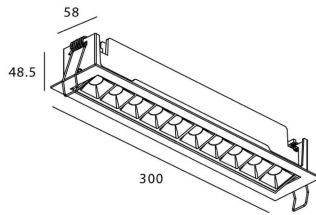

Star-A

Lavov Downlights from the family Star-A ,power 20 W and CRI 90 with an optic 15 degrees made in Die Cast Aluminum finished in Black with a real lumen output of 1220lm and an efficiency of 61lm/W. ON/OFF driver.

Item code	86.D031.4411.02
Product type	Indoor
Category	Downlights
Family	STAR
Subfamily	Star-A
Pictograms	

Scheme

Product	
Real power (W)	20
Real luminous flux (Lm)	1220
Luminous efficiency (Lm/W)	61
Beam angle (°)	15
Life time (h)	50000 h L80B10
IP	20
Electrical class insulation	Clas II
Colour	Black
U. G. R	<19
Control gear included	Yes
Control gear	ON/OFF
Flicker Free	Yes
Light source	LED
Type of LED	COB
Colour temperature (K)	4000
Colour consistency (SDCM)	SDCM<3
CRI	90