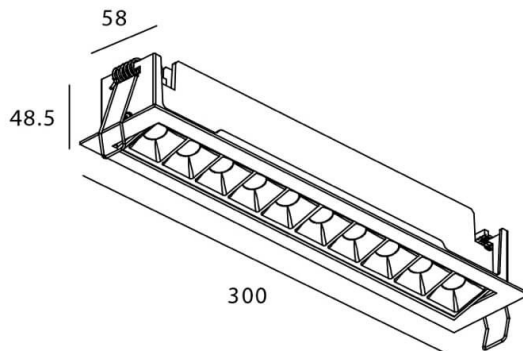

Star-A

Lavov Downlights from the family Star-A ,power 20 W and CRI 90 with an optic 15 degrees made in Die Cast Aluminum finished in Black with a real lumen output of 1220lm and an efficiency of 61lm/W. ON/OFF driver.

Item code	86.D031.4411.02
Product type	Indoor
Category	Downlights
Family	STAR
Subfamily	Star-A

Pictograms

Scheme

Product	
Real power (W)	20
Real luminous flux (Lm)	1220
Luminous efficiency (Lm/W)	61
Beam angle (°)	15
Life time (h)	50000 h L80B10
IP	20
Electrical class insulation	Clas II
Colour	Black
U. G. R	19
Control gear included	Yes
Control gear	ON/OFF
Flicker Free	Yes
Light source	LED
Type of LED	COB
Colour temperature (K)	4000
Colour consistency (SDCM)	SDCM3
CRI	90