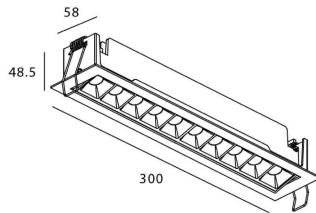

Star-A

Lavov Downlights from the family Star-A ,power 20 W and CRI 90 with an optic 15 degrees made in Die Cast Aluminum finished in White with a real lumen output of 1220lm and an efficiency of 61lm/W. DALI driver.

Item code 86.D031.4413.01

Product type Indoor

Category Downlights

Family STAR

Subfamily Star-A

Pictograms

Scheme

Photometry

Product

Real power (W) 20

Real luminous flux (Lm) 1220

Luminous efficiency (Lm/W) 61

Beam angle (°) 15

Life time (h) 50000 h L80B10

IP 20

Electrical class insulation Clas II

Colour White

U. G. R <19

Control gear included Yes

Control gear DALI

Flicker Free Yes

Light source LED

Type of LED COB

Colour temperature (K) 4000

Colour consistency (SDCM) SDCM<3

CRI 90