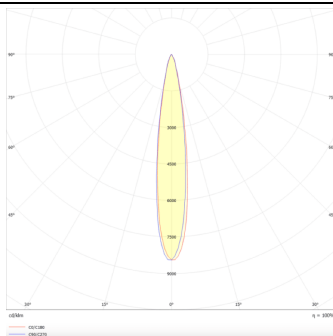

### Star-A

Lavov Downlights from the family Star-A ,power 20 W and CRI 90 with an optic 15 degrees made in Die Cast Aluminum finished in White with a real lumen output of 1220lm and an efficiency of 61lm/W. DALI driver.

### Scheme

### Photometry