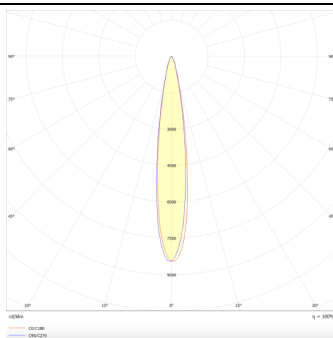

Star-A

Lavov Downlights from the family Star-A ,power 20 W and CRI 90 with an optic 15 degrees made in Die Cast Aluminum finished in White with a real lumen output of 1220lm and an efficiency of 61lm/W. DALI driver.

Product

Real power (W) 20

Real luminous flux (Lm) 1220

Luminous efficiency (Lm/W) 61

Beam angle (°) 15

Life time (h) 50000 h L80B10

IP 20

Electrical class insulation Clas II