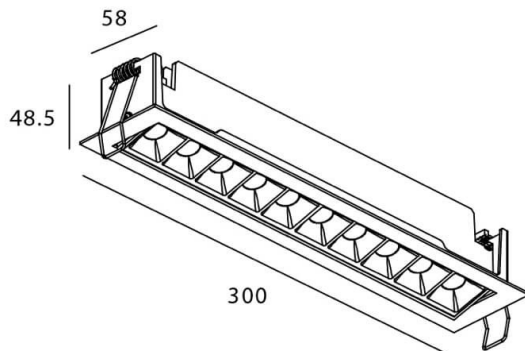

Star-A

Lavov Downlights from the family Star-A ,power 20 W and CRI 90 with an optic 15 degrees made in Die Cast Aluminum finished in Black with a real lumen output of 1220lm and an efficiency of 61lm/W. DALI driver.

Item code	86.D031.4413.02
Product type	Indoor
Category	Downlights
Family	STAR
Subfamily	Star-A

Pictograms

Scheme

Product

Real power (W)	20
Real luminous flux (Lm)	1220
Luminous efficiency (Lm/W)	61
Beam angle (°)	15
Life time (h)	50000 h L80B10
IP	20
Electrical class insulation	Clas II
Colour	Black
U. G. R	19
Control gear included	Yes
Control gear	DALI
Flicker Free	Yes
Light source	LED
Type of LED	COB
Colour temperature (K)	4000
Colour consistency (SDCM)	SDCM3
CRI	90