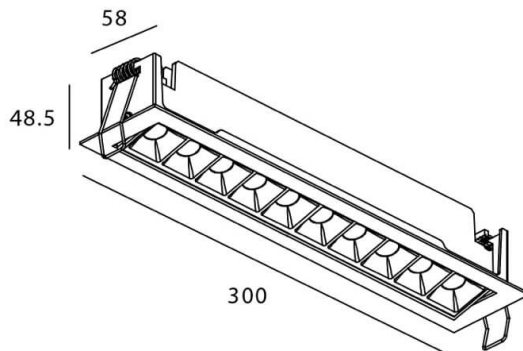

Star-A

Lavov Downlights from the family Star-A ,power 20 W and CRI 90 with an optic 30 degrees made in Die Cast Aluminum finished in White with a real lumen output of 1220lm and an efficiency of 61lm/W. ON/OFF driver.

Item code	86.D031.4421.01
Product type	Indoor
Category	Downlights
Family	STAR
Subfamily	Star-A
Pictograms	

Scheme

Product	
Real power (W)	20
Real luminous flux (Lm)	1220
Luminous efficiency (Lm/W)	61
Beam angle (º)	30
Life time (h)	50000 h L80B10
IP	20
Electrical class insulation	Clas II
Colour	White
U. G. R	<19
Control gear included	Yes
Control gear	ON/OFF
Flicker Free	Yes
Light source	LED
Type of LED	COB
Colour temperature (K)	4000
Colour consistency (SDCM)	SDCM<3
CRI	90