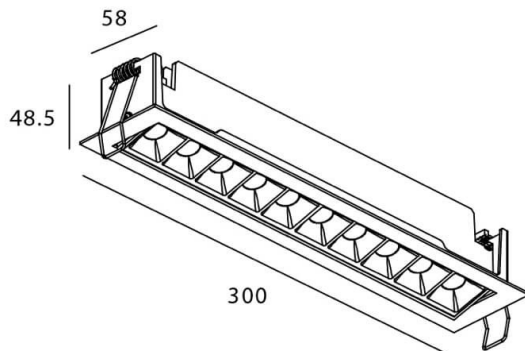

### Star-A

Lavov Downlights from the family Star-A ,power 20 W and CRI 90 with an optic 30 degrees made in Die Cast Aluminum finished in White with a real lumen output of 1220lm and an efficiency of 61lm/W. ON/OFF driver.

#### Scheme

<b>Product</b>	
Real power (W)	20
Real luminous flux (Lm)	1220
Luminous efficiency (Lm/W)	61
Beam angle (°)	30
Life time (h)	50000 h L80B10
IP	20
Electrical class insulation	Clas II
Colour	White
U. G. R	19
Control gear included	Yes
Control gear	ON/OFF
Flicker Free	Yes
Light source	LED
Type of LED	COB
Colour temperature (K)	4000
Colour consistency (SDCM)	SDCM3
CRI	90