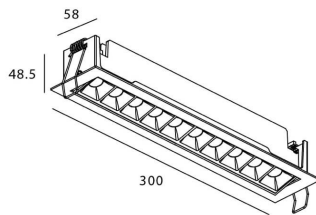

Scheme

Product

Real power (W) 20

Real luminous flux (Lm) 1220

Luminous efficiency (Lm/W) 61

Beam angle (°) 30

Life time (h) 50000 h L80B10

IP 20

Electrical class insulation Clas II

Colour White

U. G. R <19

Control gear included Yes

Control gear ON/OFF

Flicker Free Yes

Light source LED

Type of LED COB

Colour temperature (K) 4000

Colour consistency (SDCM) SDCM<3

CRI 90