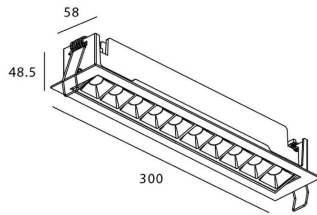

Scheme

Product

Real power (W) 20

Real luminous flux (Lm) 1220

Luminous efficiency (Lm/W) 61

Beam angle (°) 30

Life time (h) 50000 h L80B10

IP 20

Electrical class insulation Clas II

Colour Black

U. G. R <19

Control gear included Yes

Control gear ON/OFF

Flicker Free Yes

Light source LED

Type of LED COB

Colour temperature (K) 4000

Colour consistency (SDCM) SDCM<3

CRI 90