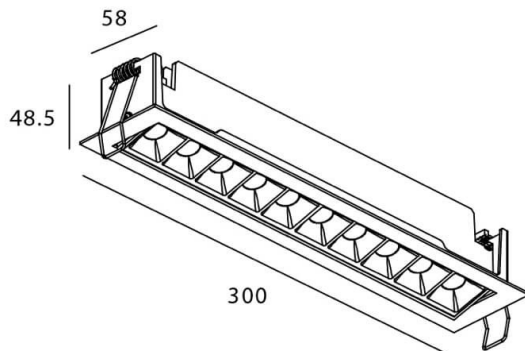

Star-A

Lavov Downlights from the family Star-A ,power 20 W and CRI 90 with an optic 30 degrees made in Die Cast Aluminum finished in Black with a real lumen output of 1220lm and an efficiency of 61lm/W. ON/OFF driver.

Item code	86.D031.4421.02
Product type	Indoor
Category	Downlights
Family	STAR
Subfamily	Star-A

Pictograms

Scheme

Product	
Real power (W)	20
Real luminous flux (Lm)	1220
Luminous efficiency (Lm/W)	61
Beam angle (º)	30
Life time (h)	50000 h L80B10
IP	20
Electrical class insulation	Clas II
Colour	Black
U. G. R	<19
Control gear included	Yes
Control gear	ON/OFF
Flicker Free	Yes
Light source	LED
Type of LED	COB
Colour temperature (K)	4000
Colour consistency (SDCM)	SDCM<3
CRI	90