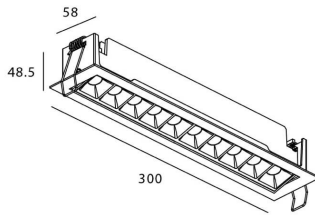

Scheme

Product

Real power (W) 20

Real luminous flux (Lm) 1220

Luminous efficiency (Lm/W) 61

Beam angle (°) 30

Life time (h) 50000 h L80B10

IP 20

Electrical class insulation Clas II

Colour Black

U. G. R <19

Control gear included Yes

Control gear ON/OFF

Flicker Free Yes

Light source LED

Type of LED COB

Colour temperature (K) 4000

Colour consistency (SDCM) SDCM<3

CRI 90