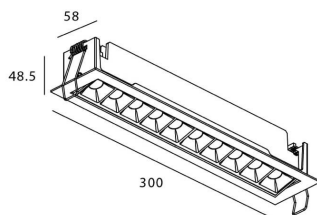

Scheme

Product

Real power (W) 20

Real luminous flux (Lm) 1220

Luminous efficiency (Lm/W) 61

Beam angle (°) 30

Life time (h) 50000 h L80B10

IP 20

Electrical class insulation Clas II

Colour Black

U. G. R <19

Control gear included Yes

Control gear ON/OFF

Flicker Free Yes

Light source LED

Type of LED COB

Colour temperature (K) 4000

Colour consistency (SDCM) SDCM<3

CRI 90