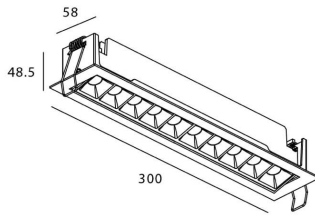

Scheme

Product

Real power (W) 20

Real luminous flux (Lm) 1220

Luminous efficiency (Lm/W) 61

Beam angle (°) 30

Life time (h) 50000 h L80B10

IP 20

Electrical class insulation Clas II

Colour White

U. G. R <19

Control gear included Yes

Control gear DALI

Flicker Free Yes

Light source LED

Type of LED COB

Colour temperature (K) 4000

Colour consistency (SDCM) SDCM<3

CRI 90