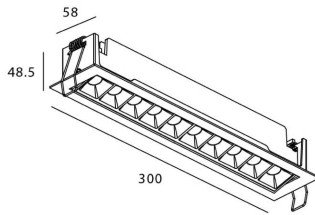

Scheme

Product

Real power (W) 20

Real luminous flux (Lm) 1220

Luminous efficiency (Lm/W) 61

Beam angle (°) 30

Life time (h) 50000 h L80B10

IP 20

Electrical class insulation Clas II

Colour Black

U. G. R <19

Control gear included Yes

Control gear DALI

Flicker Free Yes

Light source LED

Type of LED COB

Colour temperature (K) 4000

Colour consistency (SDCM) SDCM<3

CRI 90