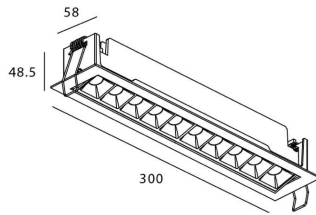

Scheme

Product

Real power (W) 20

Real luminous flux (Lm) 1220

Luminous efficiency (Lm/W) 61

Beam angle (°) 30

Life time (h) 50000 h L80B10

IP 20

Electrical class insulation Clas II

Colour Black

U. G. R <19

Control gear included Yes

Control gear DALI

Flicker Free Yes

Light source LED

Type of LED COB

Colour temperature (K) 4000

Colour consistency (SDCM) SDCM<3

CRI 90